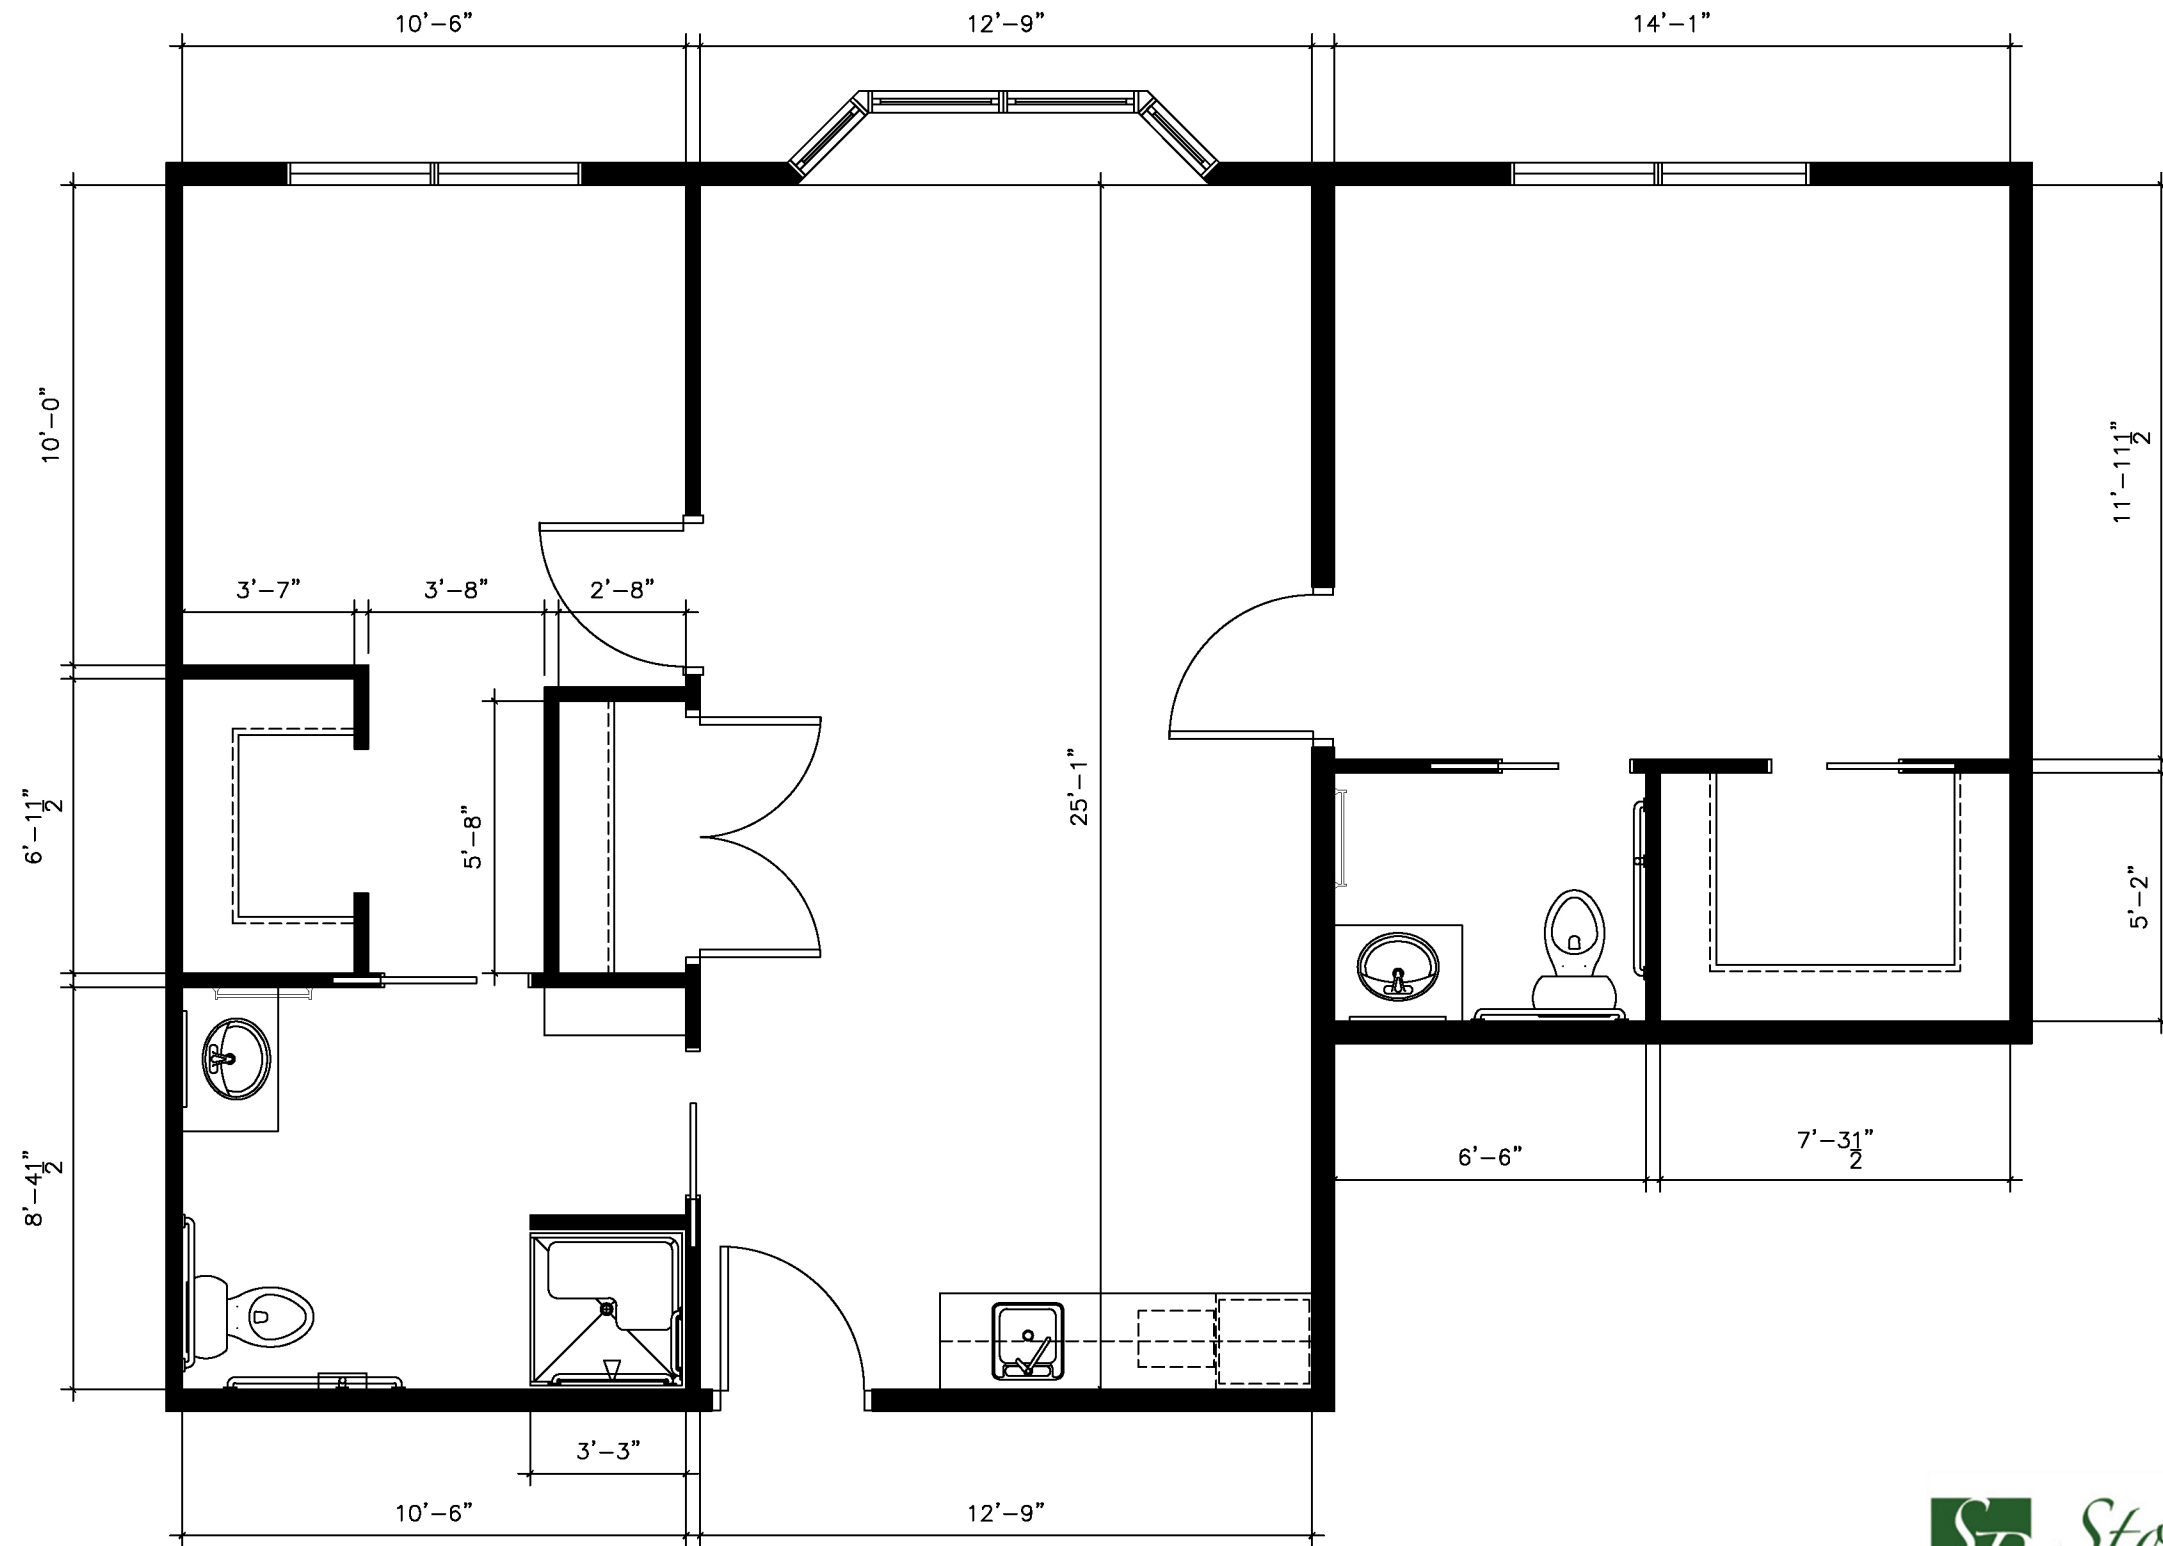

Floor Plan - 1 Bedroom

512 SF

Watertown, SD

Floor Plan - 1 Bedroom

Watertown, SD

594 SF

Floor Plan - 1 Bedroom

590 SF

Watertown, SD

Floor Plan - 1 Bedroom

590 SF

Watertown, SD

Floor Plan - 1 Bedroom

630 SF

Watertown, SD

Floor Plan - 2 Bedroom

858 SF

Floor Plan - 2 Bedroom

844 SF

Watertown, SD

Floor Plan - 2 Bedroom

864 SF

StoneyBrook
SUITES
Assisted Living

Watertown, SD

Floor Plan - Parlor

413 SF

Watertown, SD

Floor Plan - Studio

304 SF

Watertown, SD

Floor Plan - Studio

354 SF