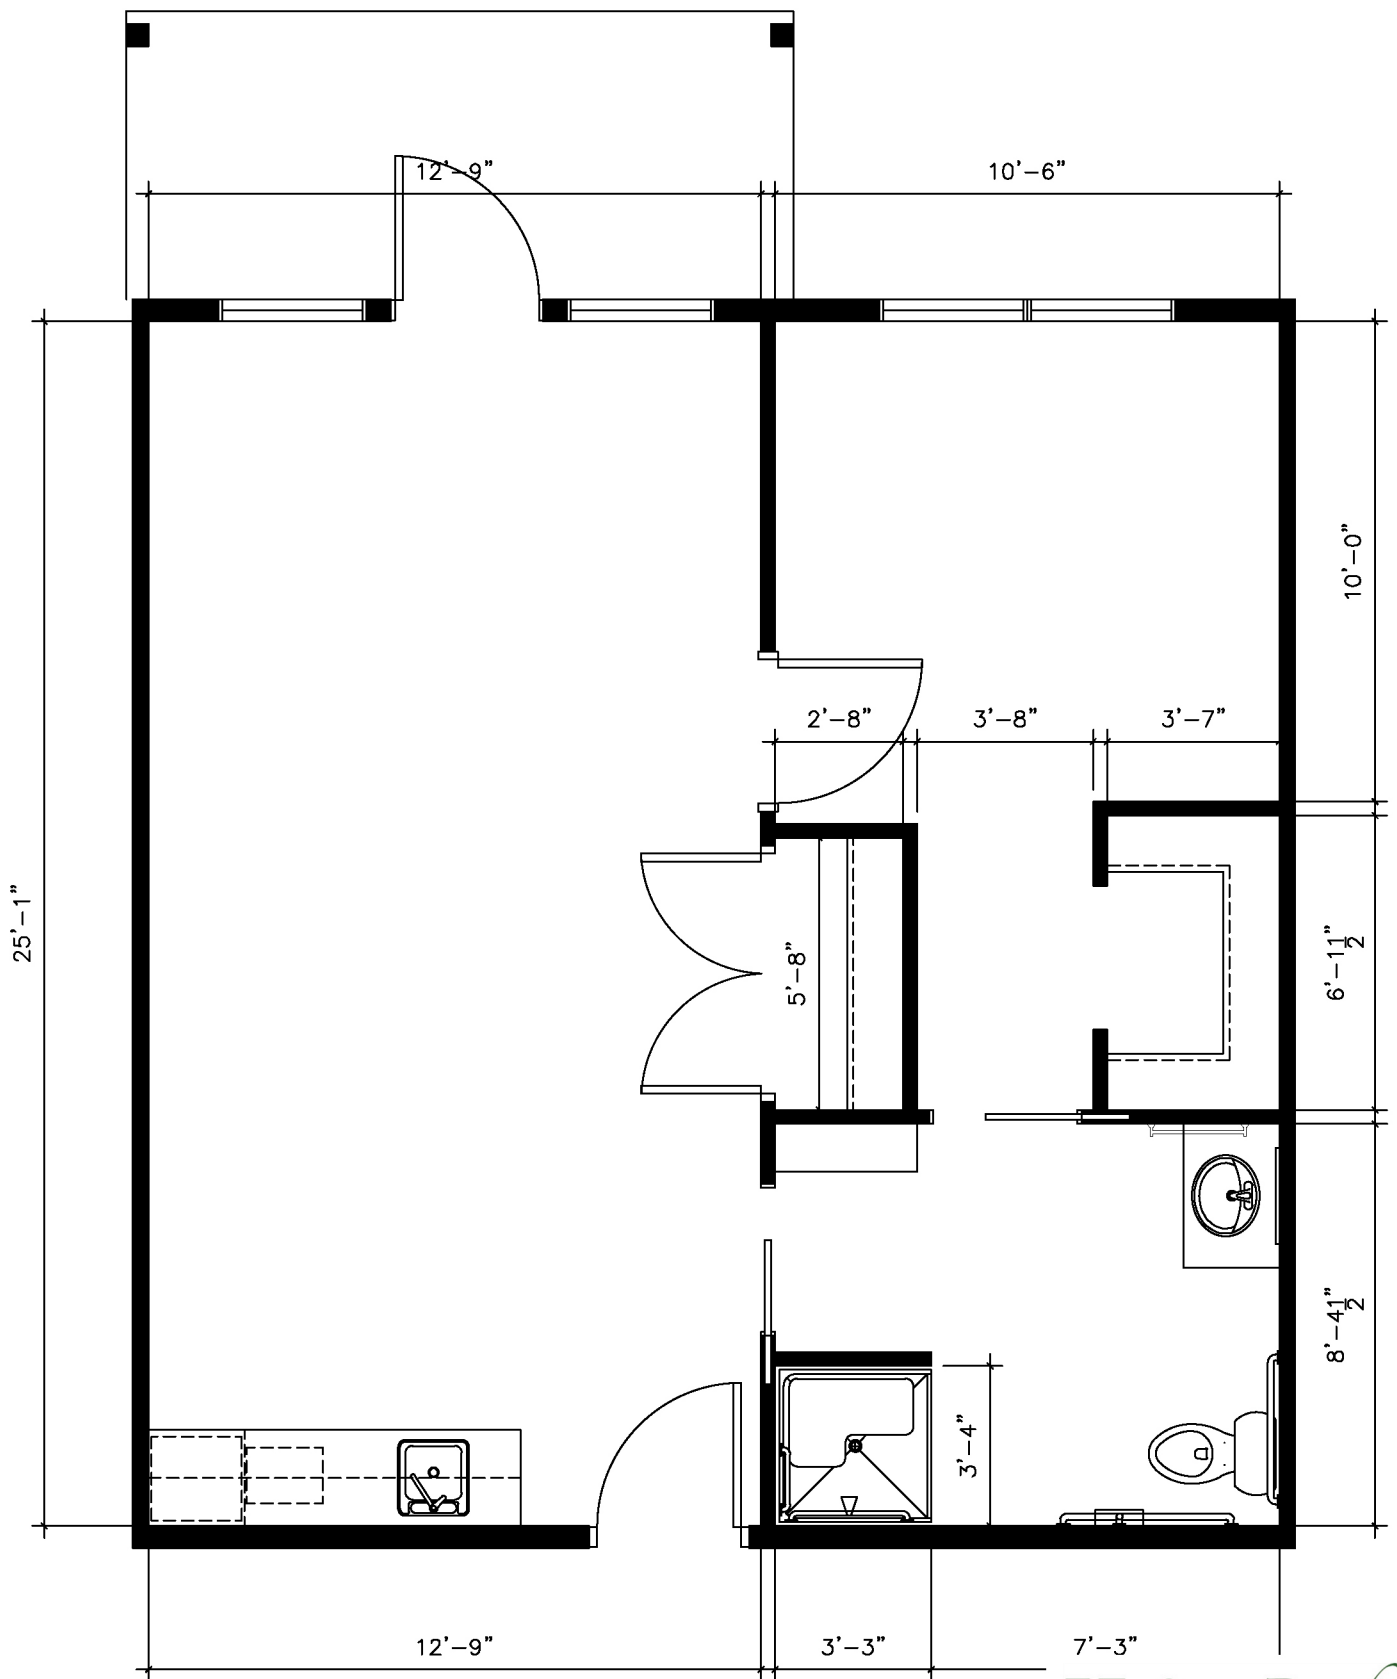

Floor Plan - 1 Bedroom

512 SF

Watertown, SD

Floor Plan - 1 Bedroom

Watertown, SD

594 SF

Floor Plan - 1 Bedroom

590 SF

Watertown, SD

Floor Plan - 1 Bedroom

590 SF

Watertown, SD

Floor Plan - 1 Bedroom

630 SF

Watertown, SD

Floor Plan - 2 Bedroom

858 SF

Floor Plan - 2 Bedroom

844 SF

Watertown, SD

Floor Plan - 2 Bedroom

864 SF

StoneyBrook
SUITES
Assisted Living

Watertown, SD

Floor Plan - Parlor

413 SF

Watertown, SD

Floor Plan - Studio

304 SF

Watertown, SD

Floor Plan - Studio

354 SF