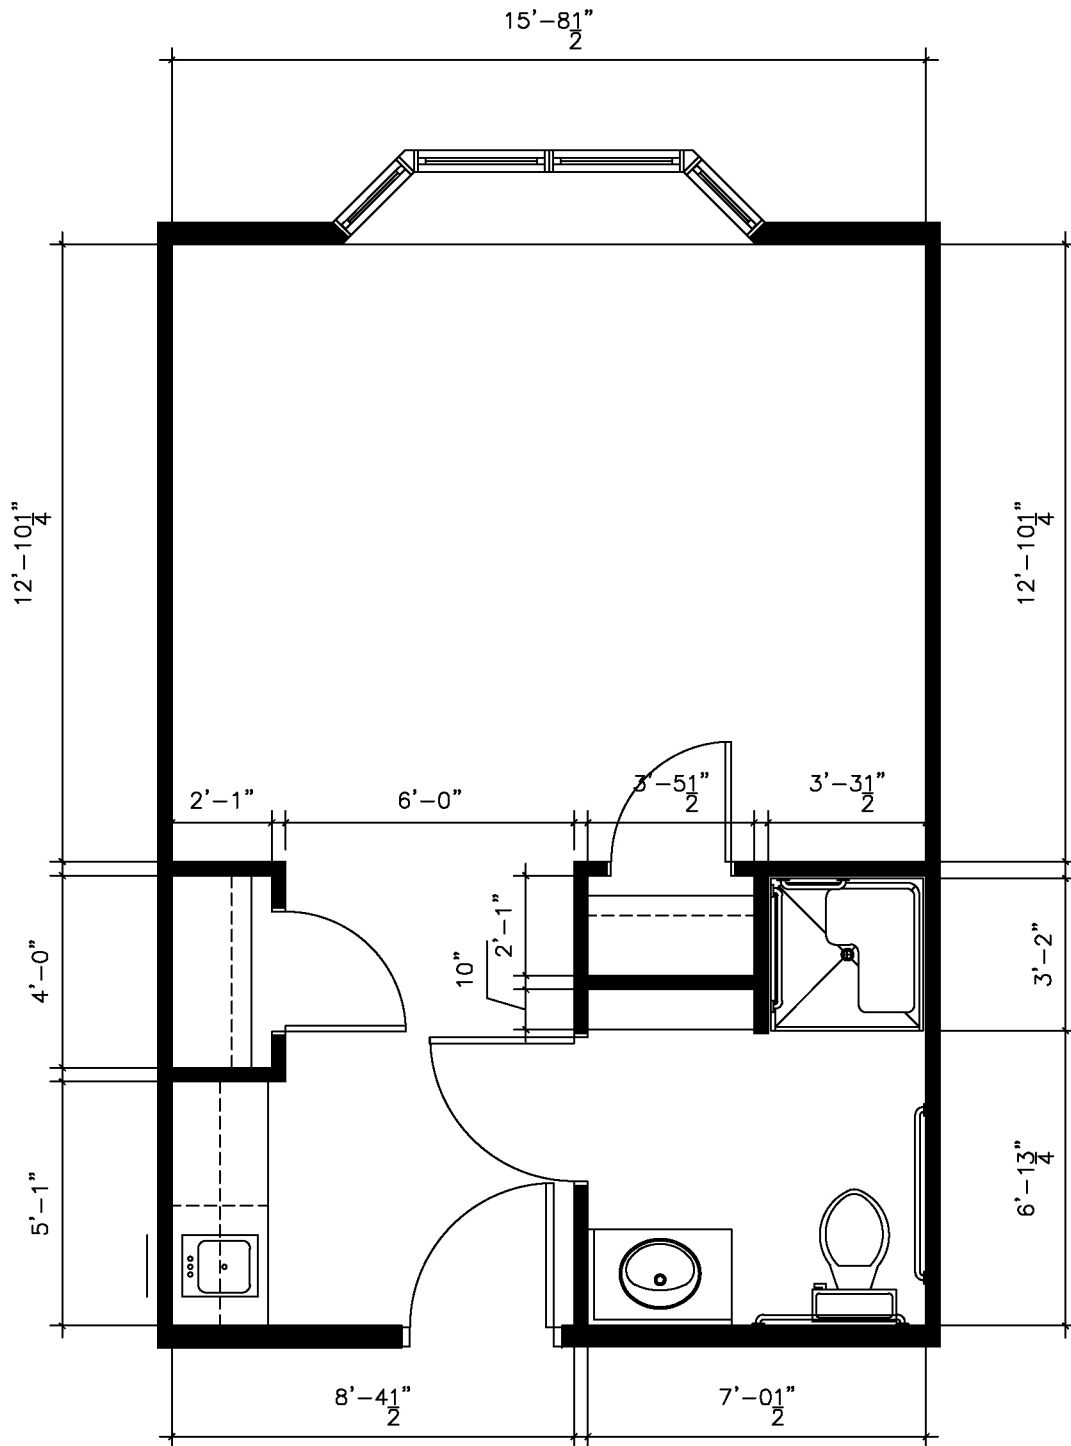

Floor Plan - 1 Bedroom

512 SF

Watertown, SD

Floor Plan - 1 Bedroom

Watertown, SD

594 SF

Floor Plan - 1 Bedroom

590 SF

Watertown, SD

Floor Plan - 1 Bedroom

590 SF

Watertown, SD

Floor Plan - 1 Bedroom

630 SF

Watertown, SD

Floor Plan - 2 Bedroom

858 SF

Floor Plan - 2 Bedroom

844 SF

Watertown, SD

Floor Plan - 2 Bedroom

864 SF

StoneyBrook
SUITES
Assisted Living

Watertown, SD

Floor Plan - Parlor

413 SF

Watertown, SD

Floor Plan - Studio

304 SF

Watertown, SD

Floor Plan - Studio

354 SF