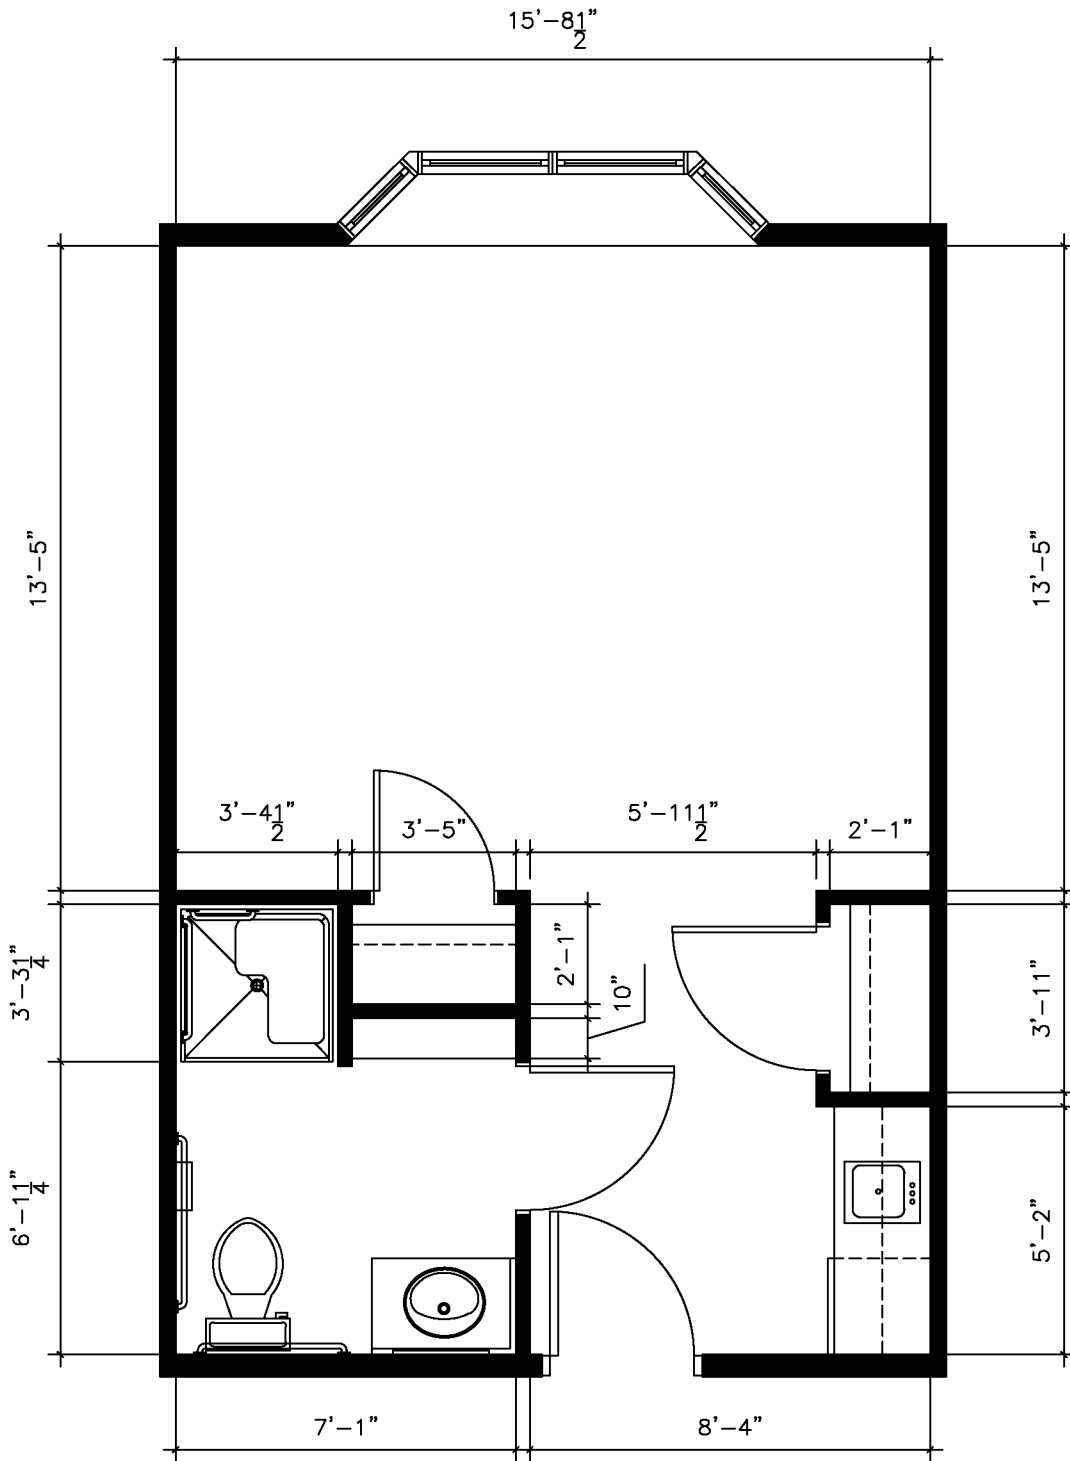

Floor Plan - 1 Bedroom

512 SF

Watertown, SD

Floor Plan - 1 Bedroom

Watertown, SD

594 SF

Floor Plan - 1 Bedroom

590 SF

Watertown, SD

Floor Plan - 1 Bedroom

590 SF

Watertown, SD

Floor Plan - 1 Bedroom

630 SF

Watertown, SD

Floor Plan - 2 Bedroom

Floor Plan - Parlor

413 SF

Watertown, SD

Floor Plan - Studio

304 SF

Watertown, SD

Floor Plan - Studio

354 SF

StoneyBrook
SUITES
 Assisted Living

Watertown, SD

Floor Plan - Studio

362 SF

Watertown, SD