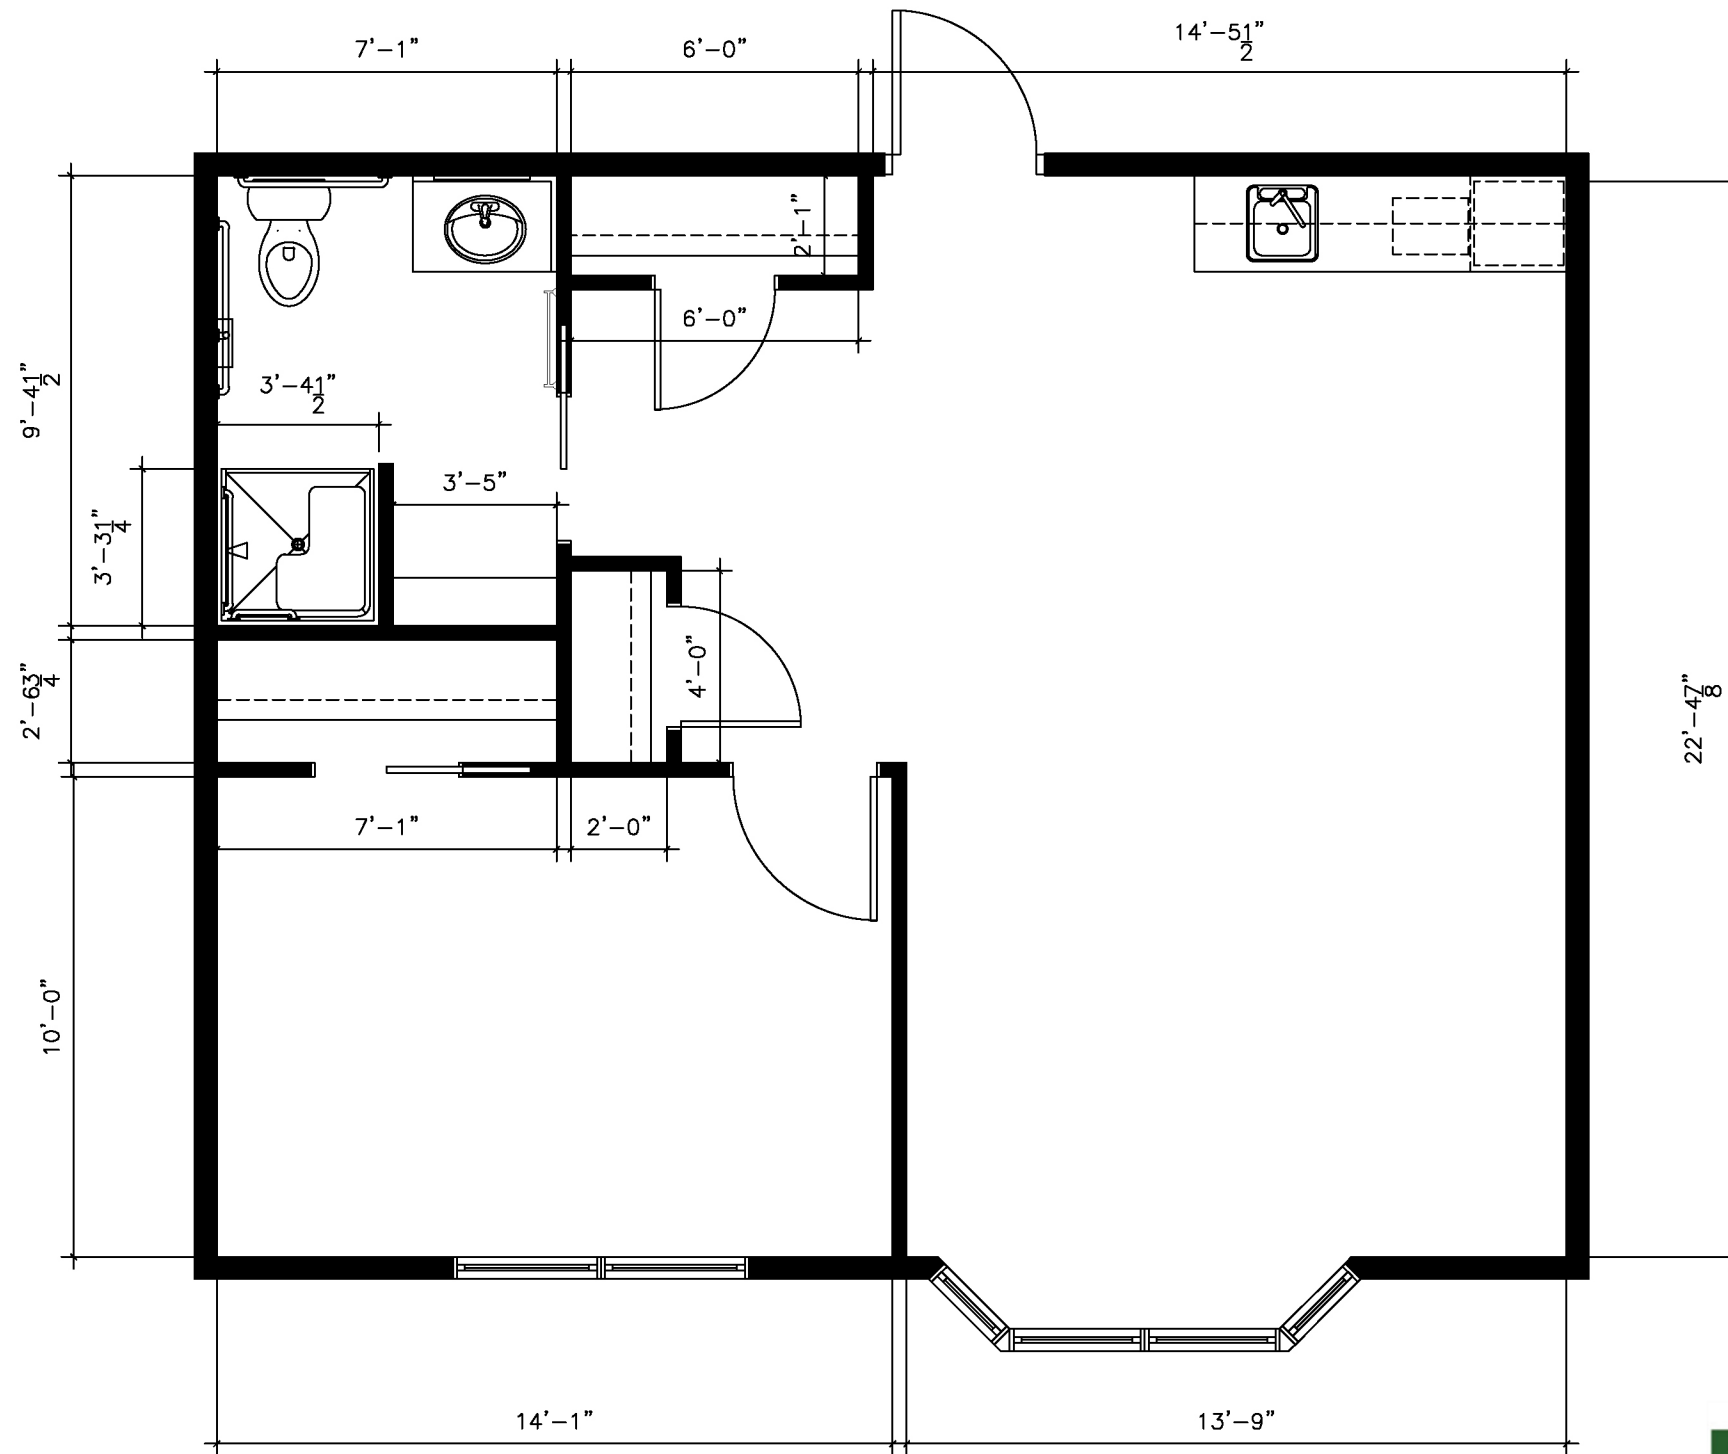

Floor Plan - 1 Bedroom

512 SF

Watertown, SD

Floor Plan - 1 Bedroom

Watertown, SD

594 SF

Floor Plan - 1 Bedroom

590 SF

Watertown, SD

Floor Plan - 1 Bedroom

590 SF

Watertown, SD

Floor Plan - 1 Bedroom

630 SF

Watertown, SD

Floor Plan - 2 Bedroom

858 SF

Floor Plan - 2 Bedroom

844 SF

Watertown, SD

Floor Plan - 2 Bedroom

864 SF

StoneyBrook
SUITES
Assisted Living

Watertown, SD

Floor Plan - Parlor

413 SF

Watertown, SD

Floor Plan - Studio

304 SF

Watertown, SD

Floor Plan - Studio

354 SF