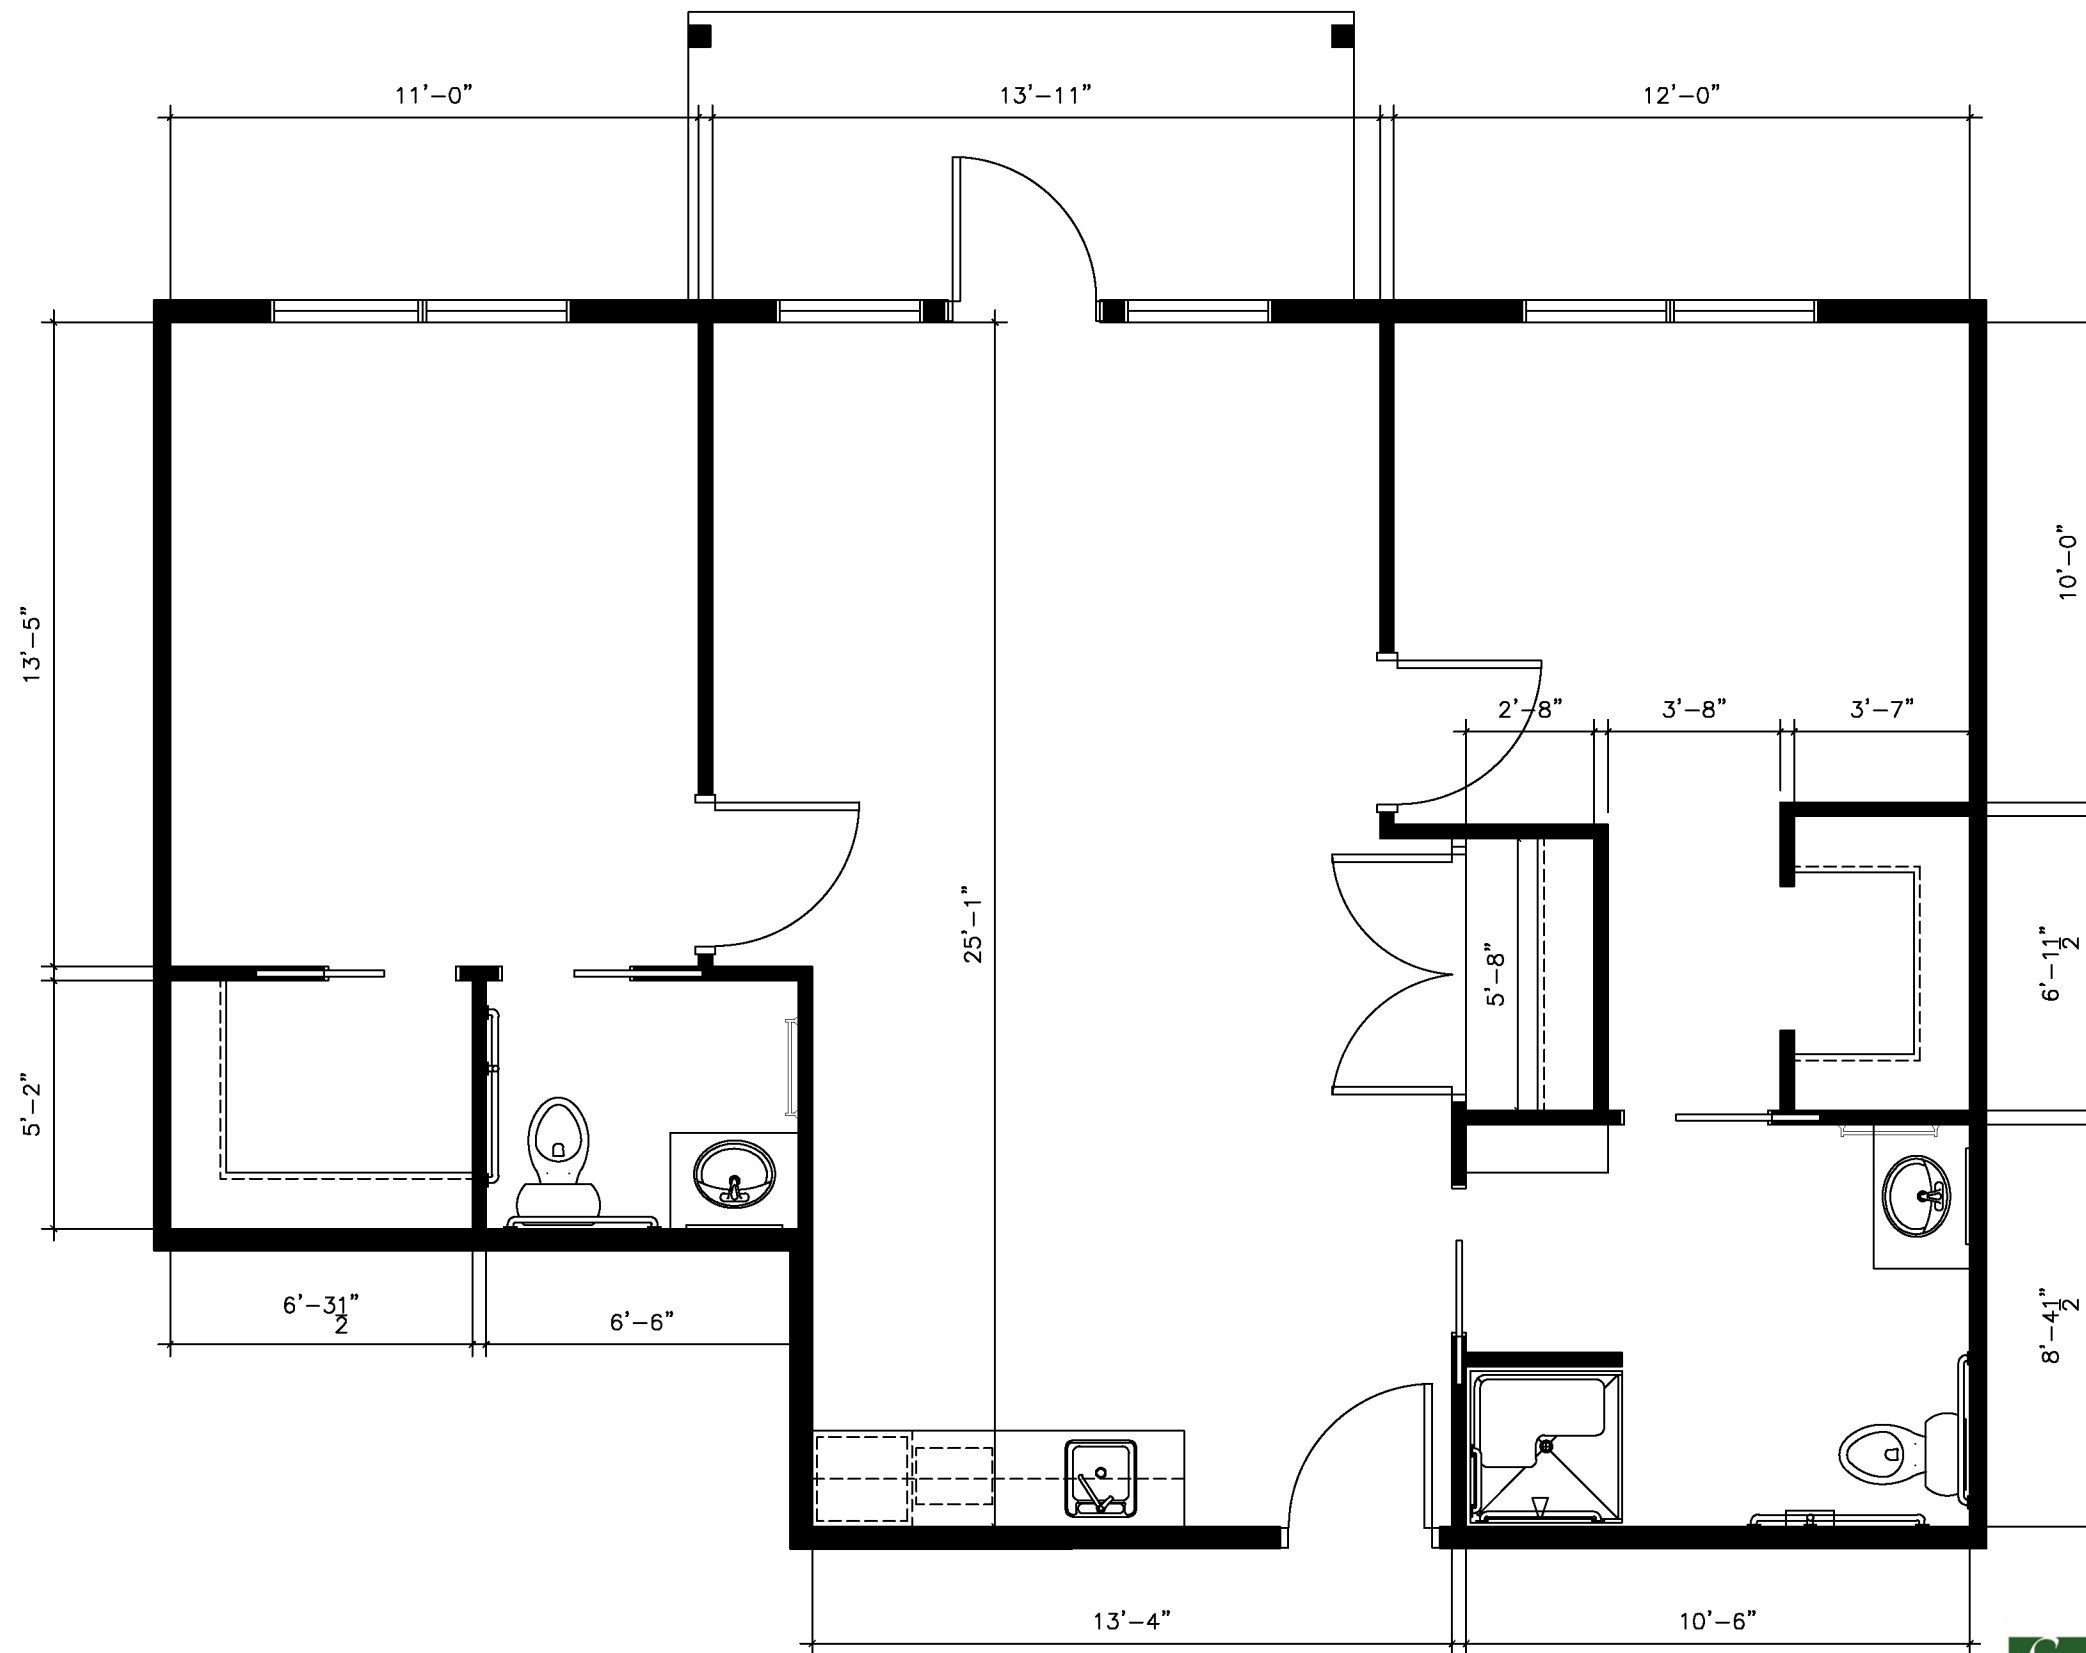

Floor Plan - 1 Bedroom

512 SF

Watertown, SD

Floor Plan - 1 Bedroom

Watertown, SD

594 SF

Floor Plan - 1 Bedroom

590 SF

Watertown, SD

Floor Plan - 1 Bedroom

590 SF

Watertown, SD

Floor Plan - 1 Bedroom

630 SF

Watertown, SD

Floor Plan - 2 Bedroom

858 SF

Floor Plan - 2 Bedroom

844 SF

Watertown, SD

Floor Plan - 2 Bedroom

864 SF

StoneyBrook
SUITES
Assisted Living

Watertown, SD

Floor Plan - Parlor

413 SF

Watertown, SD

Floor Plan - Studio

304 SF

Watertown, SD

Floor Plan - Studio

354 SF