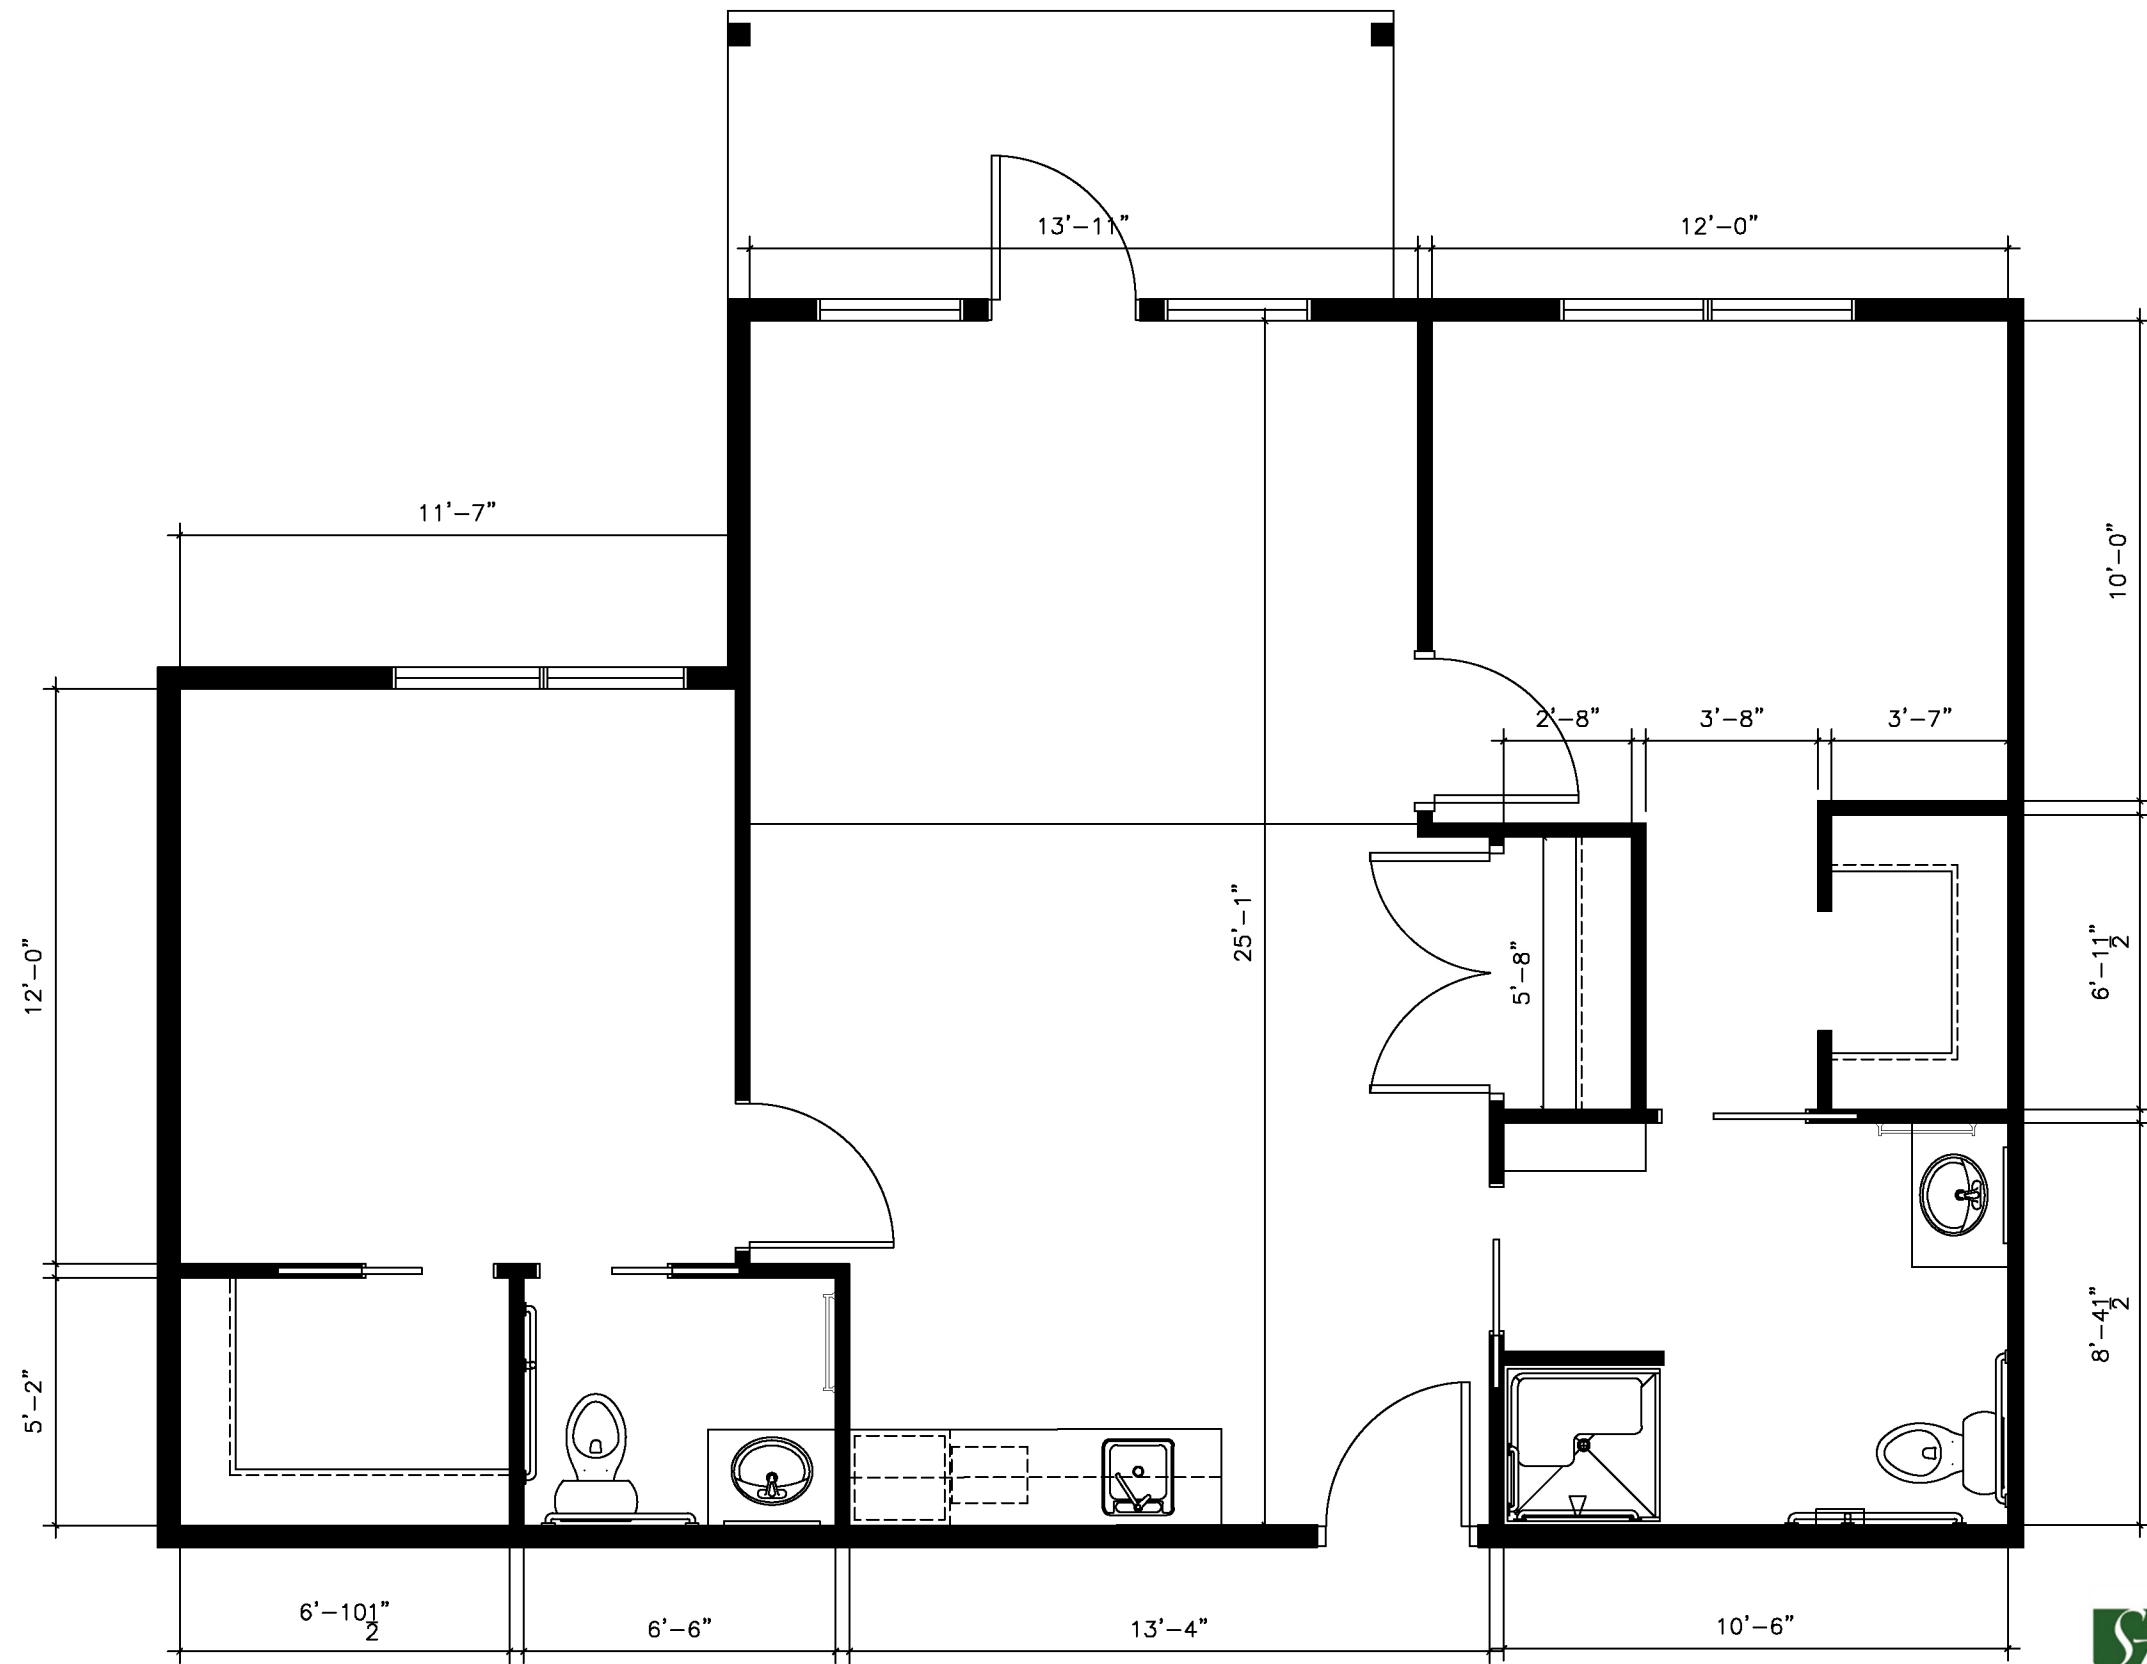

Floor Plan - 1 Bedroom

512 SF

Watertown, SD

Floor Plan - 1 Bedroom

Watertown, SD

594 SF

Floor Plan - 1 Bedroom

590 SF

Watertown, SD

Floor Plan - 1 Bedroom

590 SF

Watertown, SD

Floor Plan - 1 Bedroom

630 SF

Watertown, SD

Floor Plan - 2 Bedroom

858 SF

Floor Plan - 2 Bedroom

844 SF

Watertown, SD

Floor Plan - 2 Bedroom

864 SF

StoneyBrook
SUITES
Assisted Living

Watertown, SD

Floor Plan - Parlor

413 SF

Watertown, SD

Floor Plan - Studio

304 SF

Watertown, SD

Floor Plan - Studio

354 SF