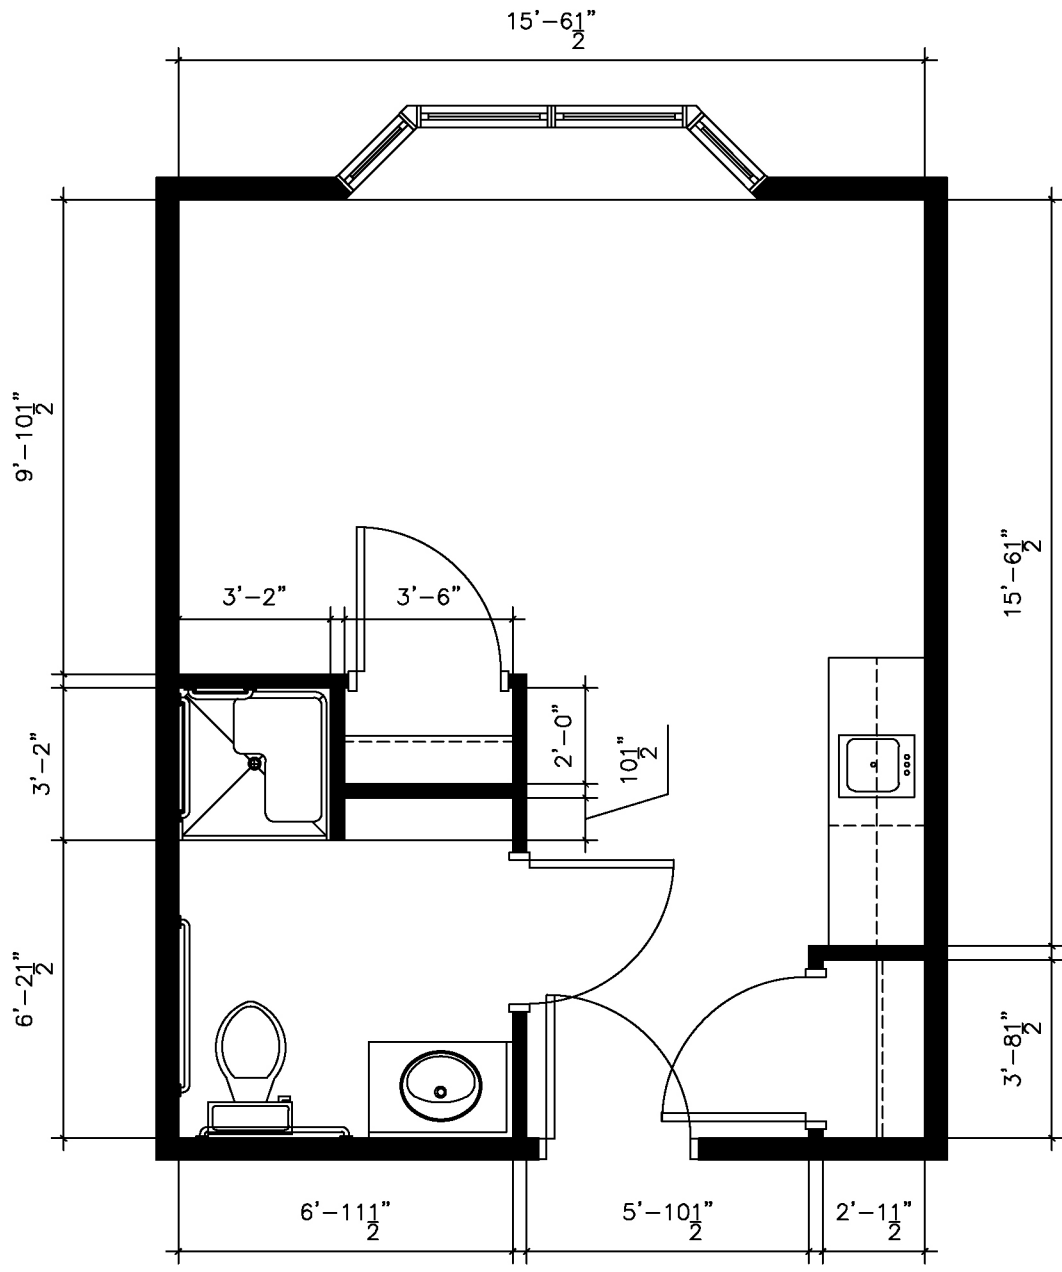

Floor Plan - 1 Bedroom

512 SF

Watertown, SD

Floor Plan - 1 Bedroom

Watertown, SD

594 SF

Floor Plan - 1 Bedroom

590 SF

Watertown, SD

Floor Plan - 1 Bedroom

590 SF

Watertown, SD

Floor Plan - 1 Bedroom

630 SF

Watertown, SD

Floor Plan - 2 Bedroom

858 SF

Floor Plan - 2 Bedroom

844 SF

Watertown, SD

Floor Plan - 2 Bedroom

864 SF

StoneyBrook
SUITES
Assisted Living

Watertown, SD

Floor Plan - Parlor

413 SF

Watertown, SD

Floor Plan - Studio

304 SF

Watertown, SD

Floor Plan - Studio

354 SF