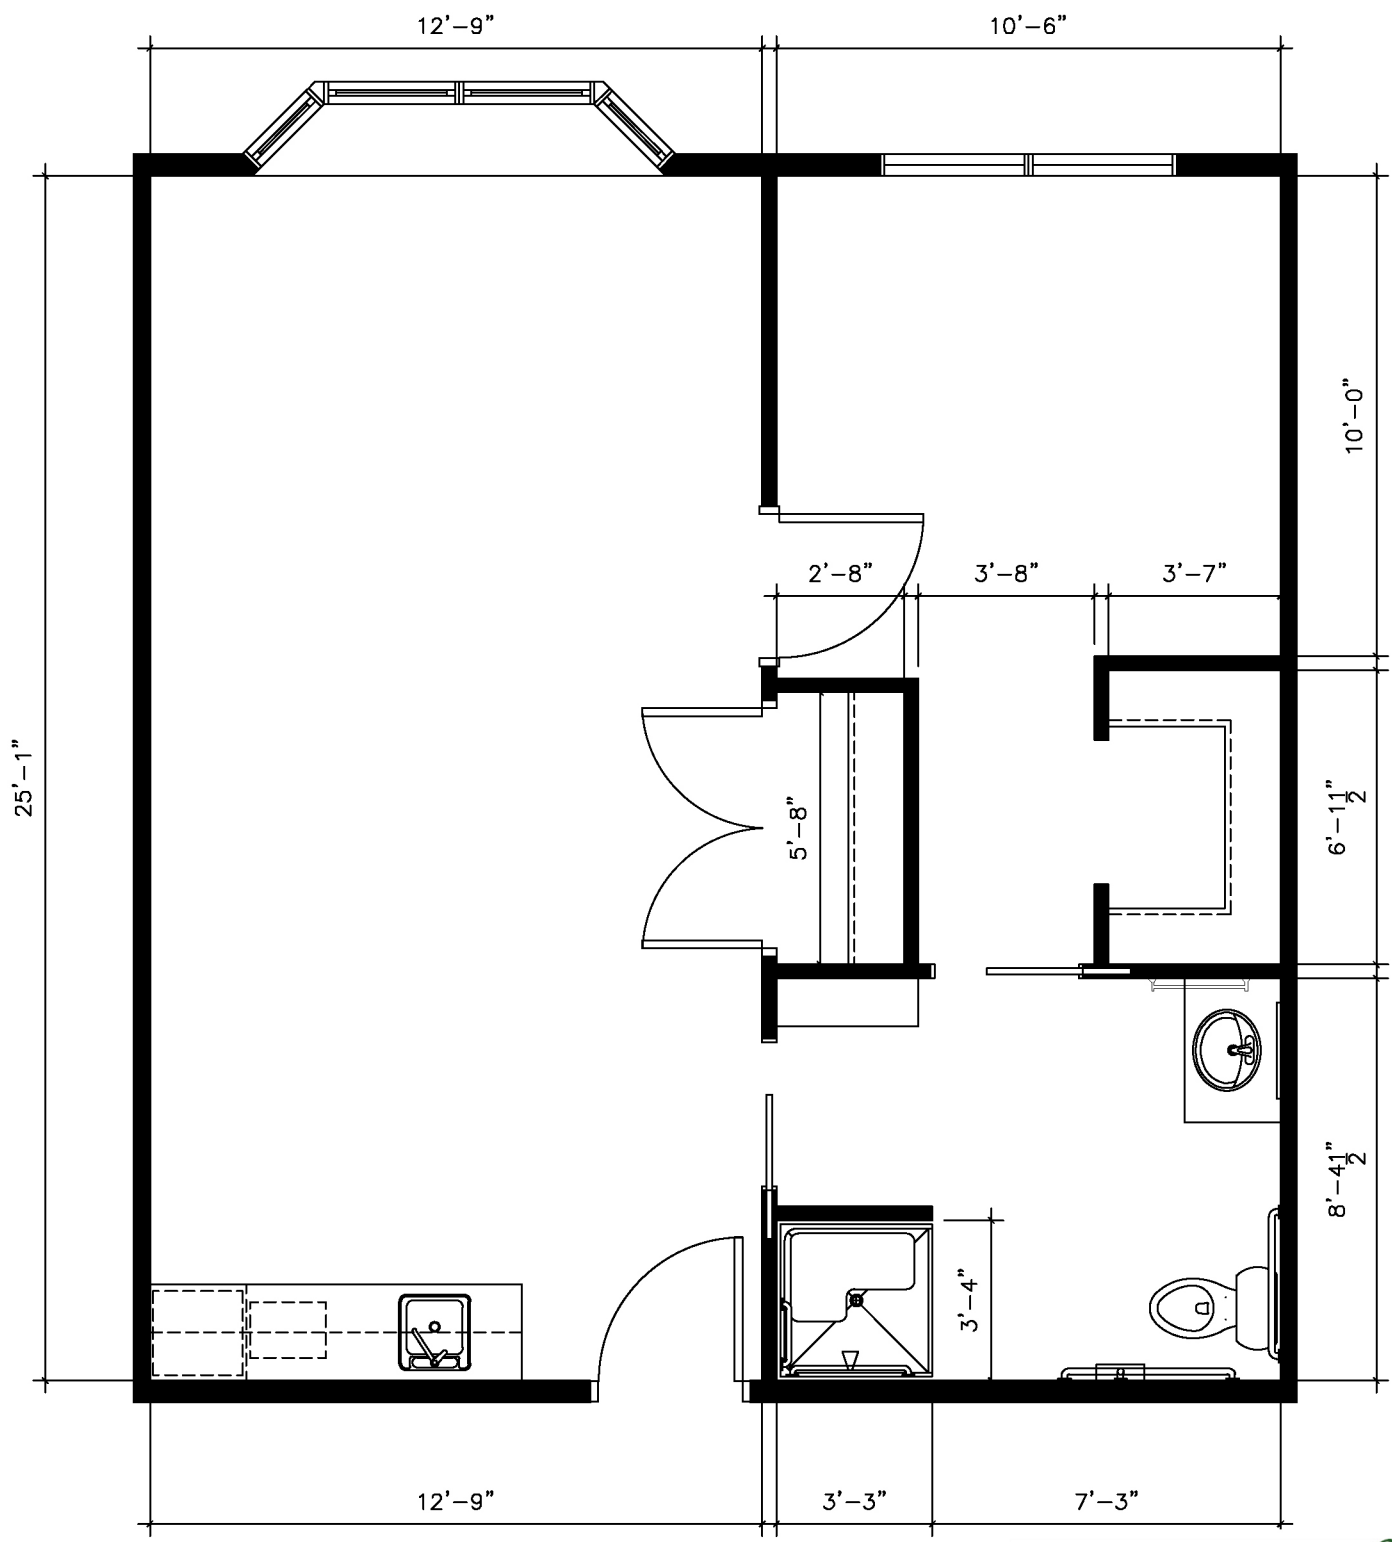

Floor Plan - 1 Bedroom

512 SF

Watertown, SD

Floor Plan - 1 Bedroom

Watertown, SD

594 SF

Floor Plan - 1 Bedroom

590 SF

Watertown, SD

Floor Plan - 1 Bedroom

590 SF

Watertown, SD

Floor Plan - 1 Bedroom

630 SF

Watertown, SD

Floor Plan - 2 Bedroom

858 SF

Floor Plan - 2 Bedroom

844 SF

Watertown, SD

Floor Plan - 2 Bedroom

864 SF

StoneyBrook
SUITES
Assisted Living

Watertown, SD

Floor Plan - Parlor

413 SF

Watertown, SD

Floor Plan - Studio

304 SF

Watertown, SD

Floor Plan - Studio

354 SF