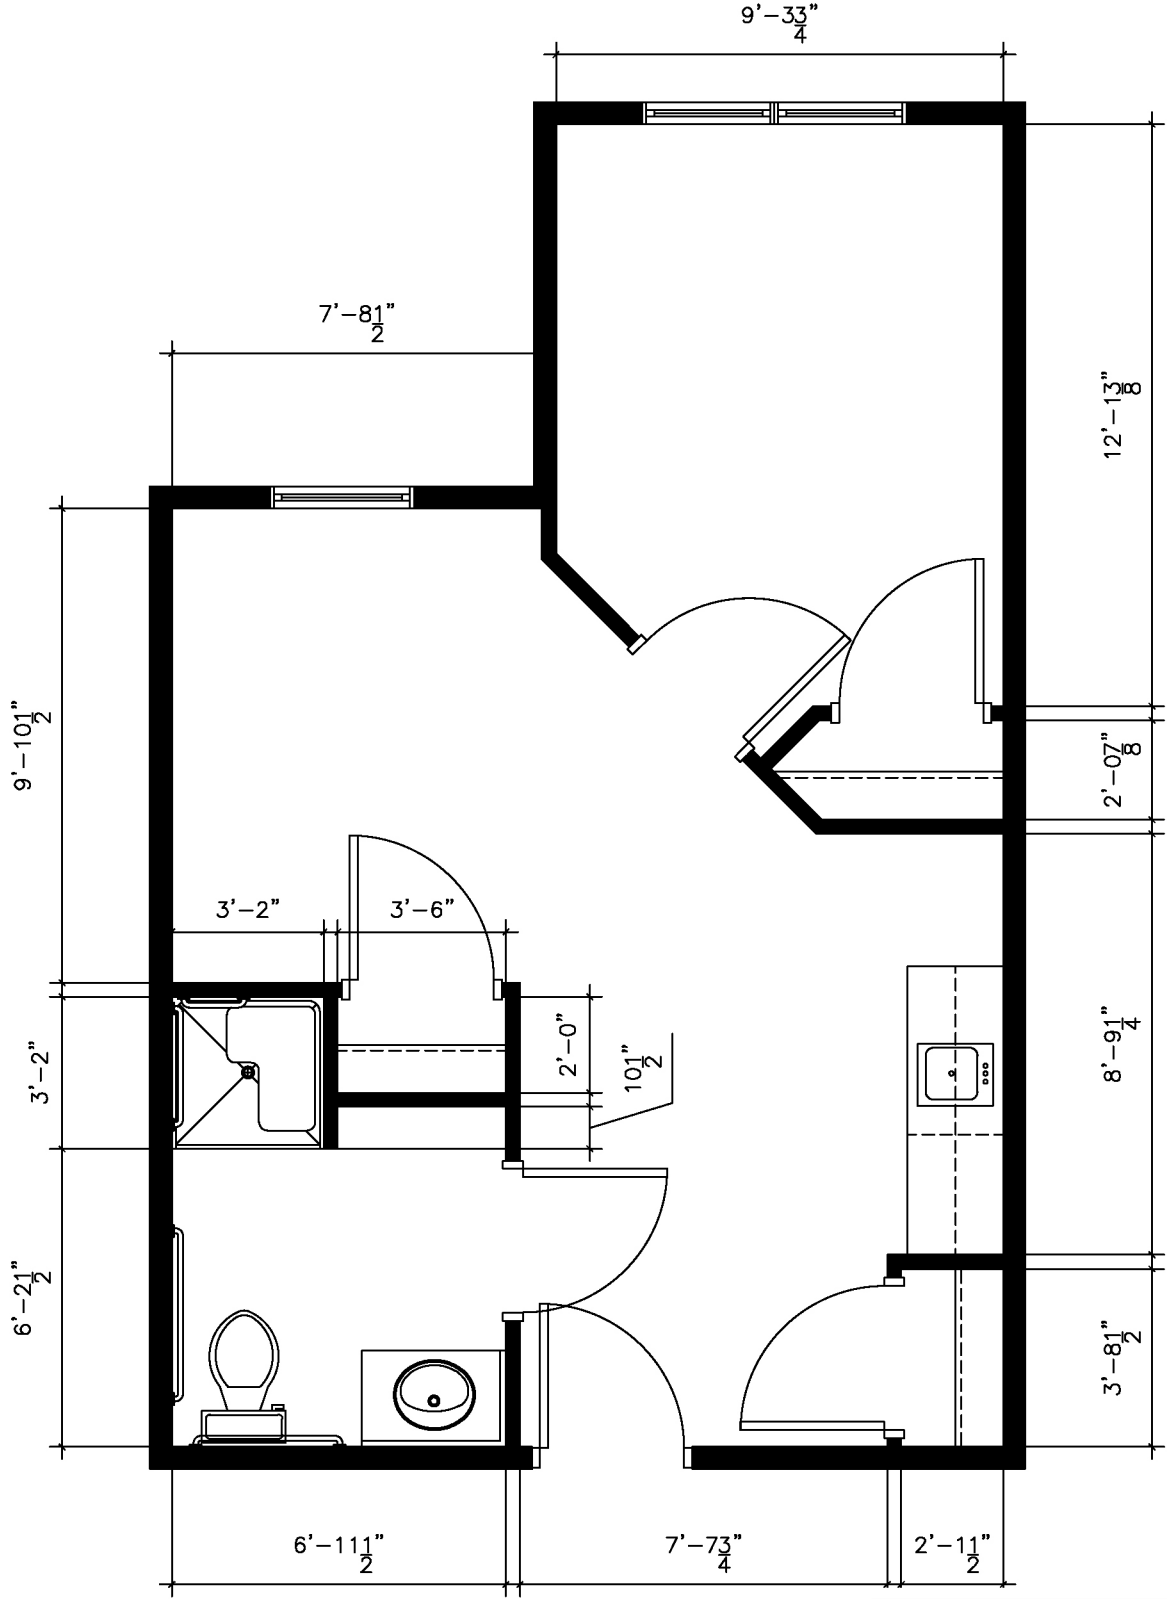

Floor Plan - 1 Bedroom

512 SF

Watertown, SD

Floor Plan - 1 Bedroom

Watertown, SD

594 SF

Floor Plan - 1 Bedroom

590 SF

Watertown, SD

Floor Plan - 1 Bedroom

590 SF

Watertown, SD

Floor Plan - 1 Bedroom

630 SF

Watertown, SD

Floor Plan - 2 Bedroom

858 SF

Floor Plan - 2 Bedroom

844 SF

Watertown, SD

Floor Plan - 2 Bedroom

864 SF

StoneyBrook
SUITES
Assisted Living

Watertown, SD

Floor Plan - Parlor

413 SF

Watertown, SD

Floor Plan - Studio

304 SF

Watertown, SD

Floor Plan - Studio

354 SF