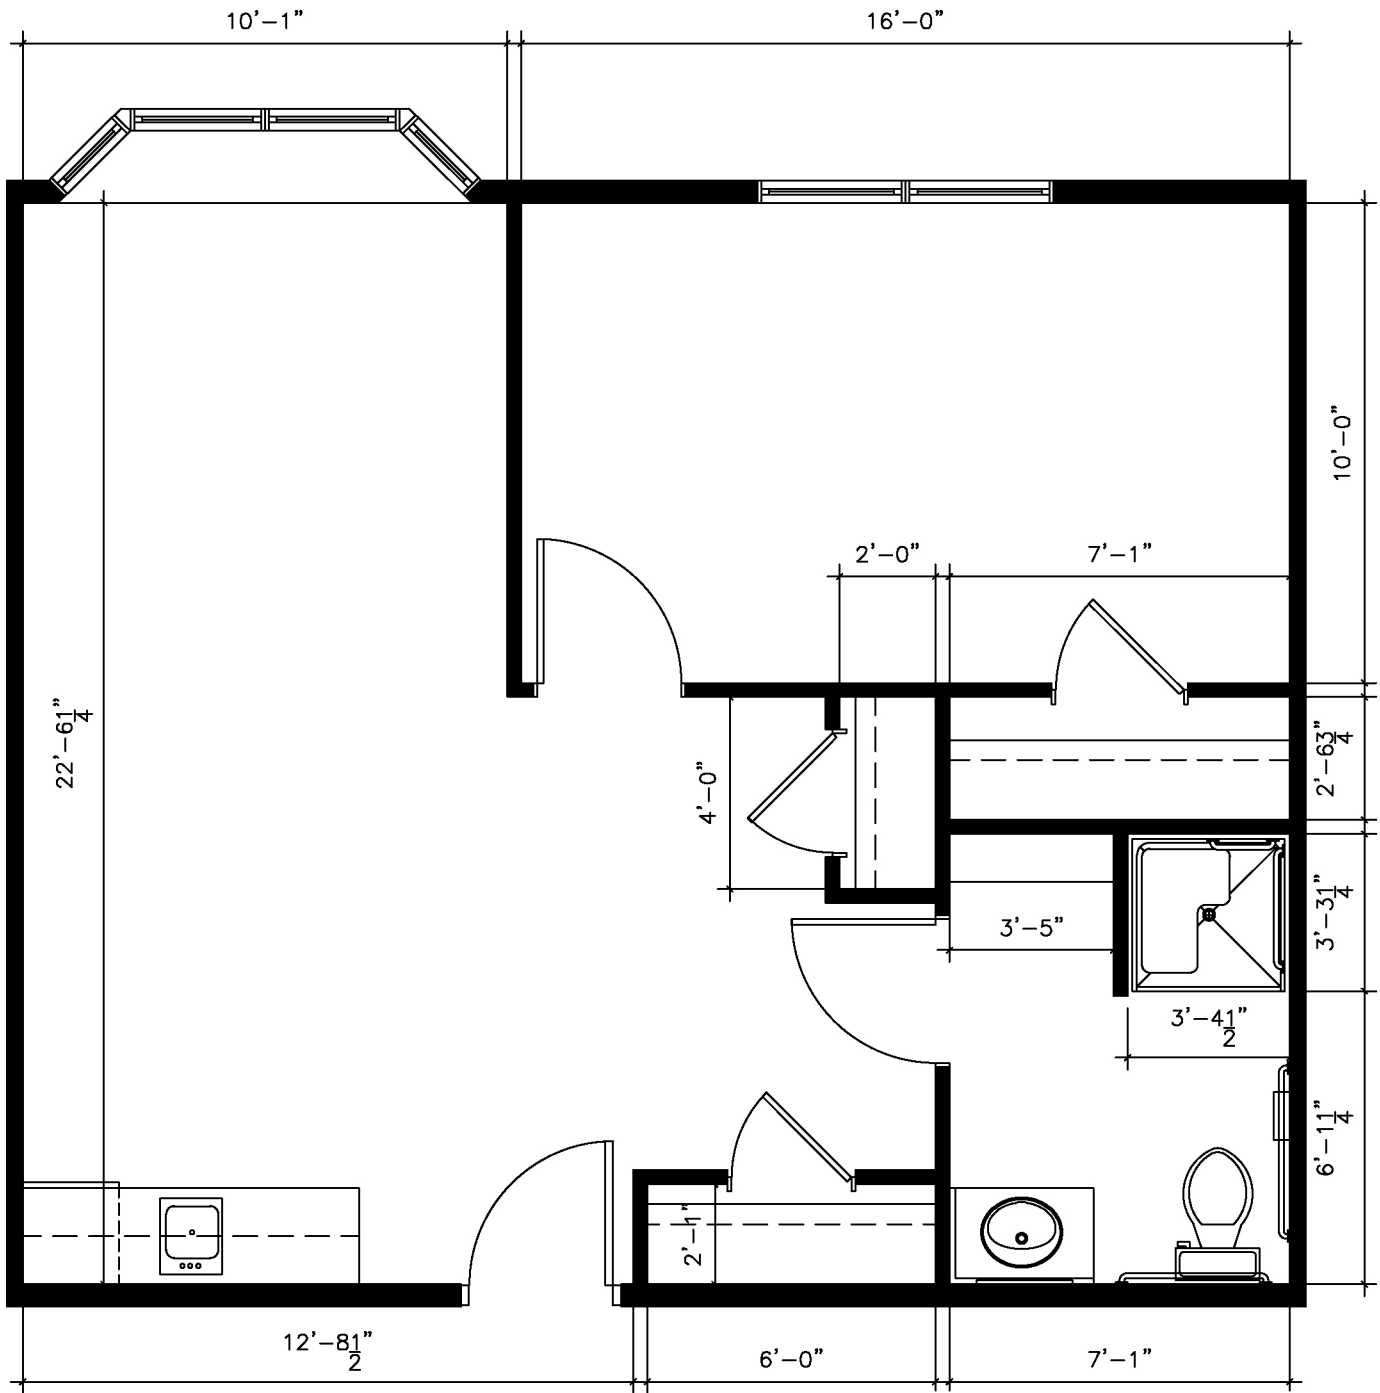

Floor Plan - 1 Bedroom

512 SF

Watertown, SD

Floor Plan - 1 Bedroom

Watertown, SD

594 SF

Floor Plan - 1 Bedroom

590 SF

Watertown, SD

Floor Plan - 1 Bedroom

590 SF

Watertown, SD

Floor Plan - 1 Bedroom

630 SF

Watertown, SD

Floor Plan - 2 Bedroom

858 SF

Floor Plan - 2 Bedroom

844 SF

Watertown, SD

Floor Plan - 2 Bedroom

864 SF

StoneyBrook
SUITES
Assisted Living

Watertown, SD

Floor Plan - Parlor

413 SF

Watertown, SD

Floor Plan - Studio

304 SF

Watertown, SD

Floor Plan - Studio

354 SF