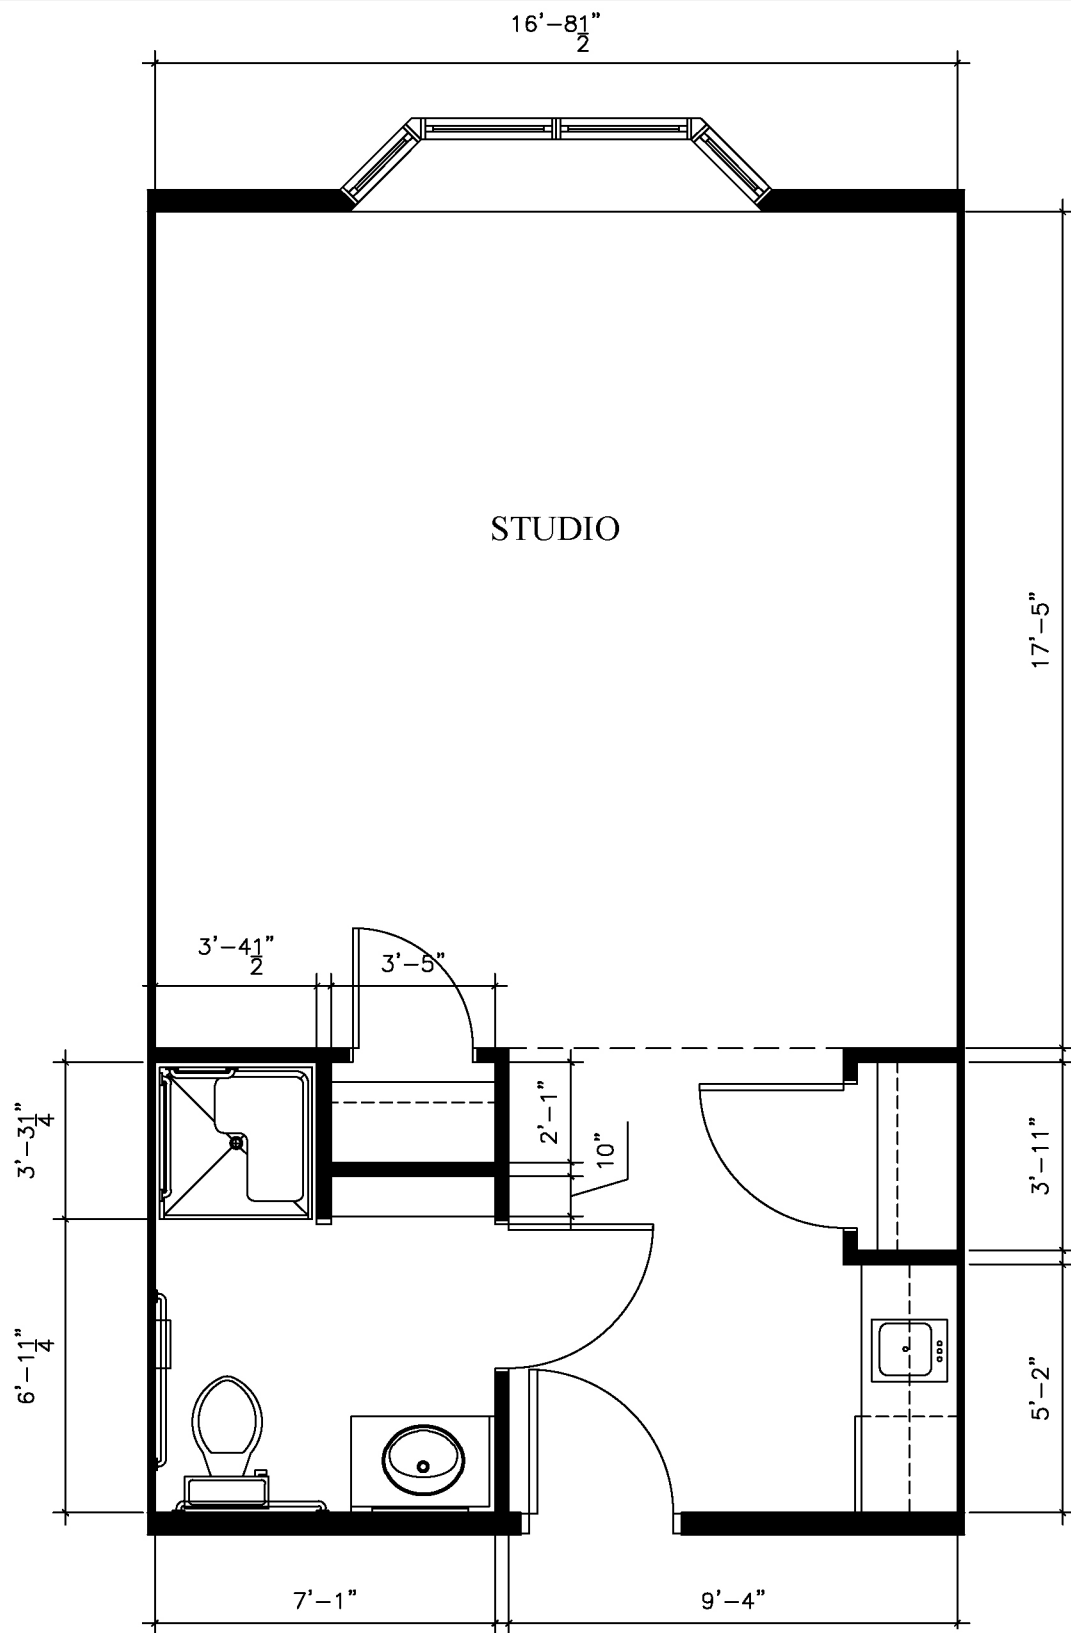

Floor Plan - Studio

385 SF

Dakota Dunes, SD

Floor Plan - Studio

452 SF

Dakota Dunes, SD

Floor Plan - Studio

466 SF

Stoney Brook
SUITES
Assisted Living

Dakota Dunes, SD

Floor Plan - Parlor

536 SF

Dakota Dunes, SD

Floor Plan - Studio

460 SF

Dakota Dunes, SD

Floor Plan - Parlor

511 SF

Dakota Dunes, SD

StoneyBrook
SUITES
 Assisted Living

Floor Plan - Studio

380 SF

Dakota Dunes, SD

Floor Plan - Parlor

622 SF

Dakota Dunes, SD

Floor Plan - Parlor

610 SF

Dakota Dunes, SD

Floor Plan - Parlor

585 SF

Dakota Dunes, SD