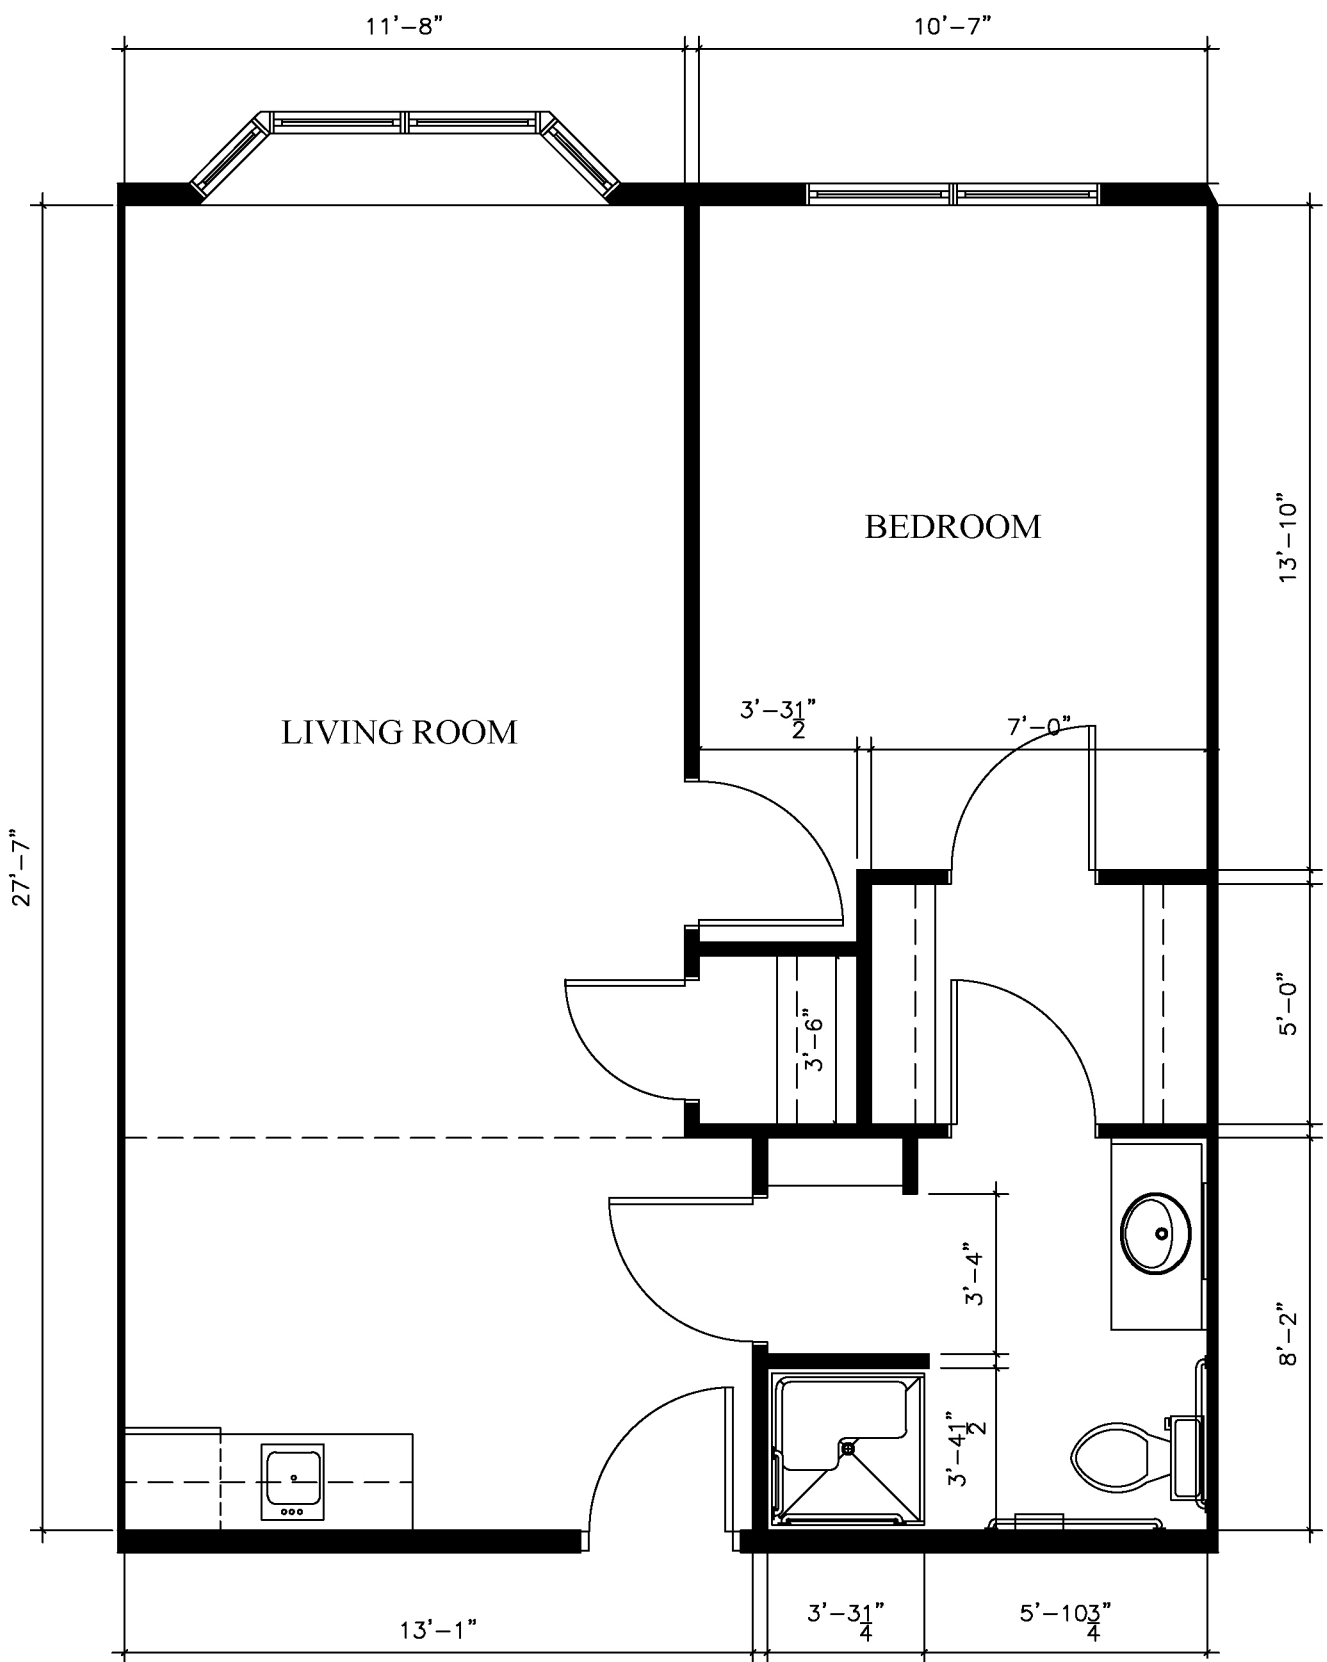

Floor Plan - Studio

385 SF

Dakota Dunes, SD

Floor Plan - Studio

452 SF

Dakota Dunes, SD

Floor Plan - Studio

466 SF

Stoney Brook
SUITES
Assisted Living

Dakota Dunes, SD

Floor Plan - Parlor

536 SF

Dakota Dunes, SD

Floor Plan - Studio

460 SF

Dakota Dunes, SD

Floor Plan - Parlor

511 SF

Dakota Dunes, SD

StoneyBrook
SUITES
 Assisted Living

Floor Plan - Studio

380 SF

Dakota Dunes, SD

Floor Plan - Parlor

622 SF

Dakota Dunes, SD

Floor Plan - Parlor

610 SF

Dakota Dunes, SD

Floor Plan - Parlor

585 SF

Dakota Dunes, SD