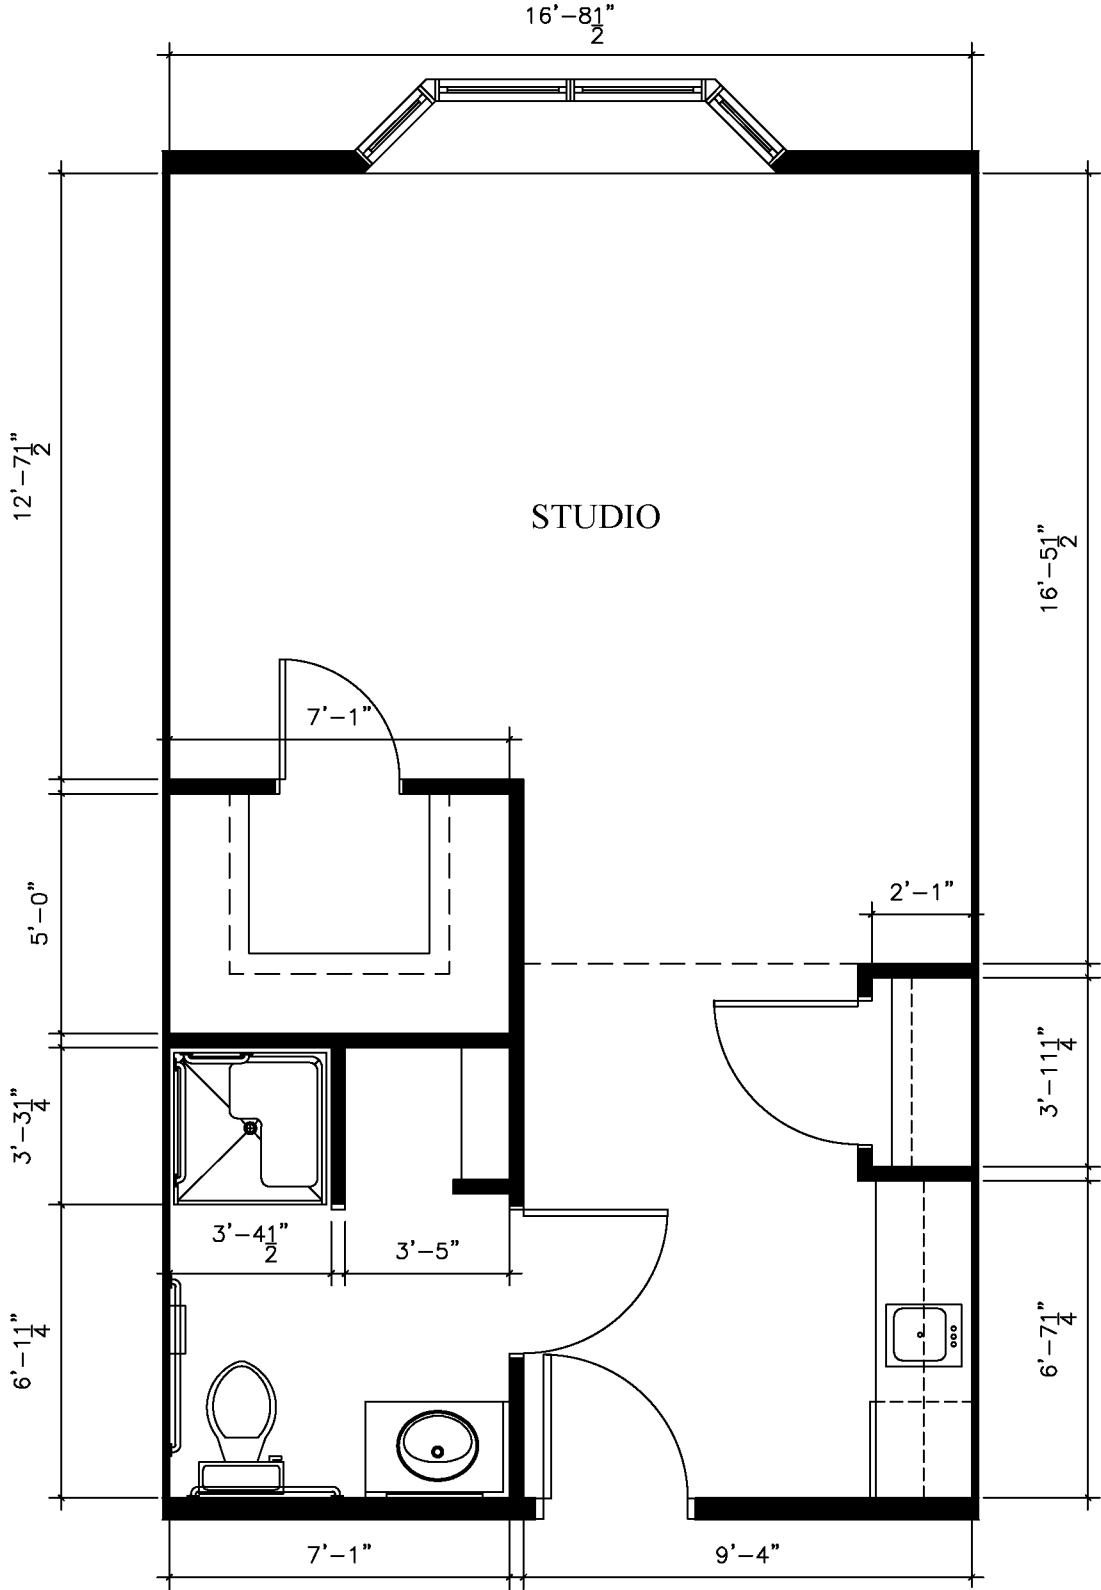

Floor Plan - Studio

385 SF

Dakota Dunes, SD

Floor Plan - Studio

452 SF

Dakota Dunes, SD

Floor Plan - Studio

466 SF

Stoney Brook
SUITES
Assisted Living

Dakota Dunes, SD

Floor Plan - Parlor

536 SF

Dakota Dunes, SD

Floor Plan - Studio

460 SF

Dakota Dunes, SD

Floor Plan - Parlor

511 SF

Dakota Dunes, SD

StoneyBrook
SUITES
 Assisted Living

Floor Plan - Studio

380 SF

Dakota Dunes, SD

Floor Plan - Parlor

622 SF

Dakota Dunes, SD

Floor Plan - Parlor

610 SF

Dakota Dunes, SD

Floor Plan - Parlor

585 SF

Dakota Dunes, SD