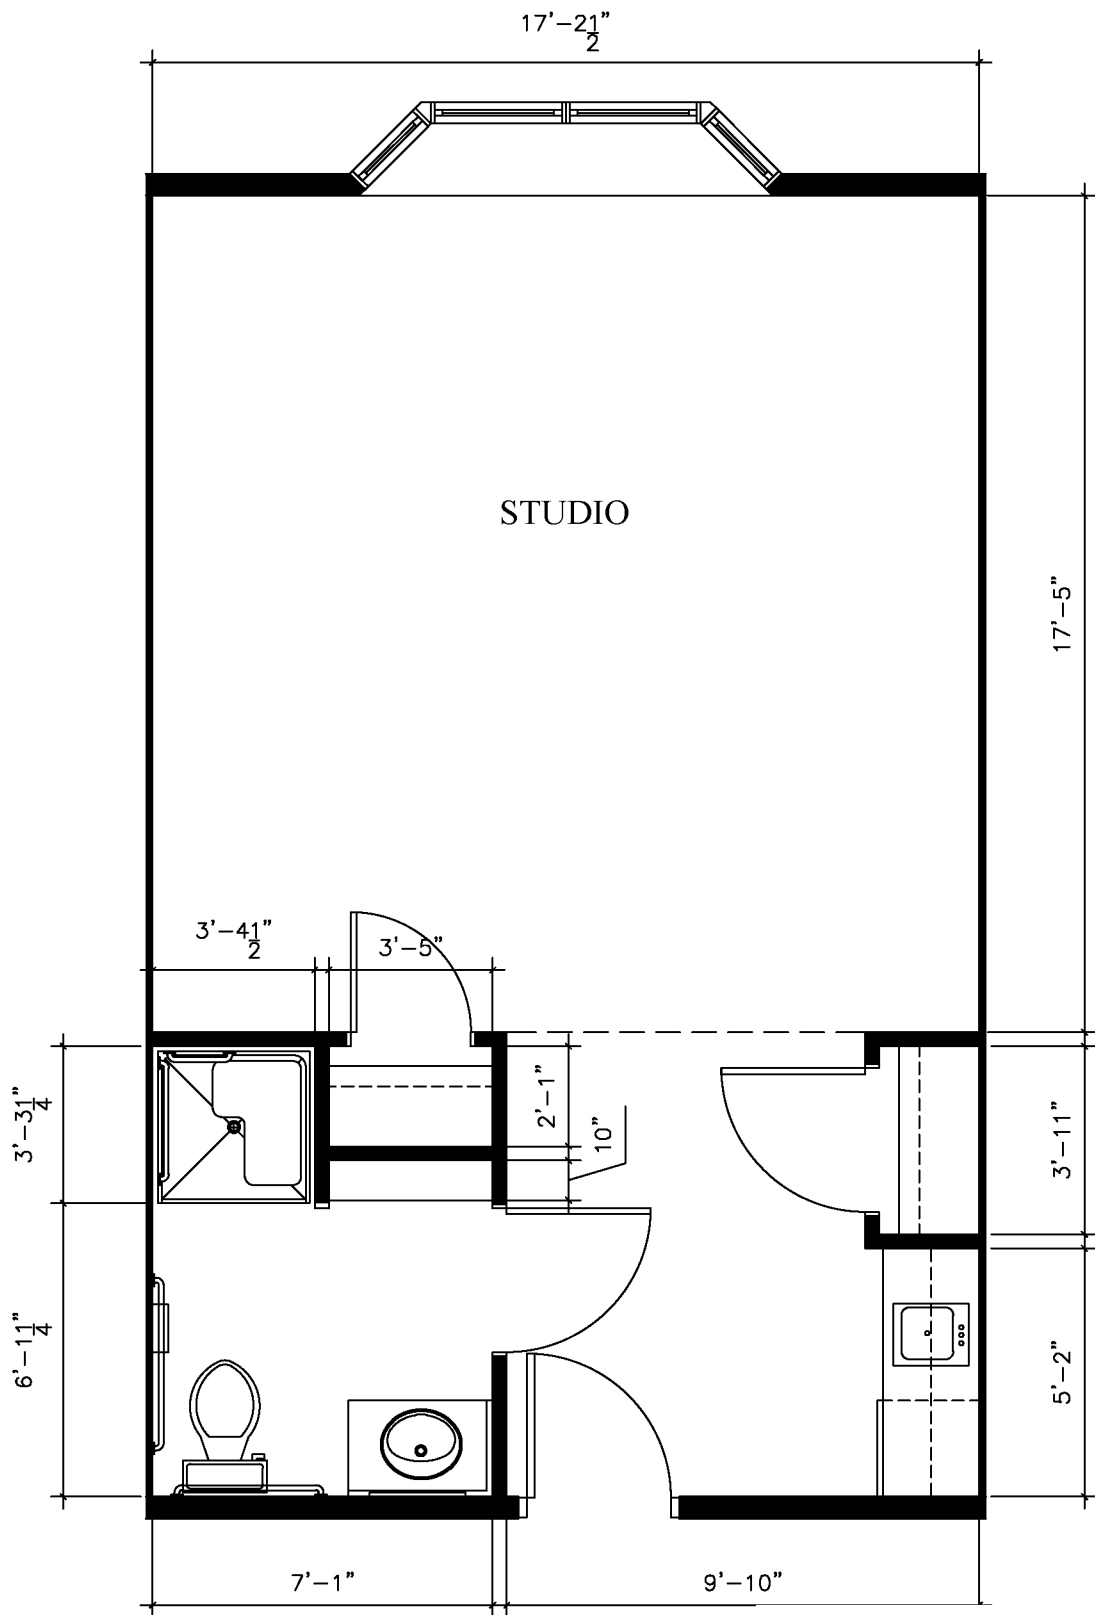

Floor Plan - Studio

385 SF

Dakota Dunes, SD

Floor Plan - Studio

452 SF

Dakota Dunes, SD

Floor Plan - Studio

466 SF

Stoney Brook
SUITES
Assisted Living

Dakota Dunes, SD

Floor Plan - Parlor

536 SF

Dakota Dunes, SD

Floor Plan - Studio

460 SF

Dakota Dunes, SD

Floor Plan - Parlor

511 SF

Dakota Dunes, SD

StoneyBrook
SUITES
 Assisted Living

Floor Plan - Studio

380 SF

Dakota Dunes, SD

Floor Plan - Parlor

622 SF

Dakota Dunes, SD

Floor Plan - Parlor

610 SF

Dakota Dunes, SD

Floor Plan - Parlor

585 SF

Dakota Dunes, SD