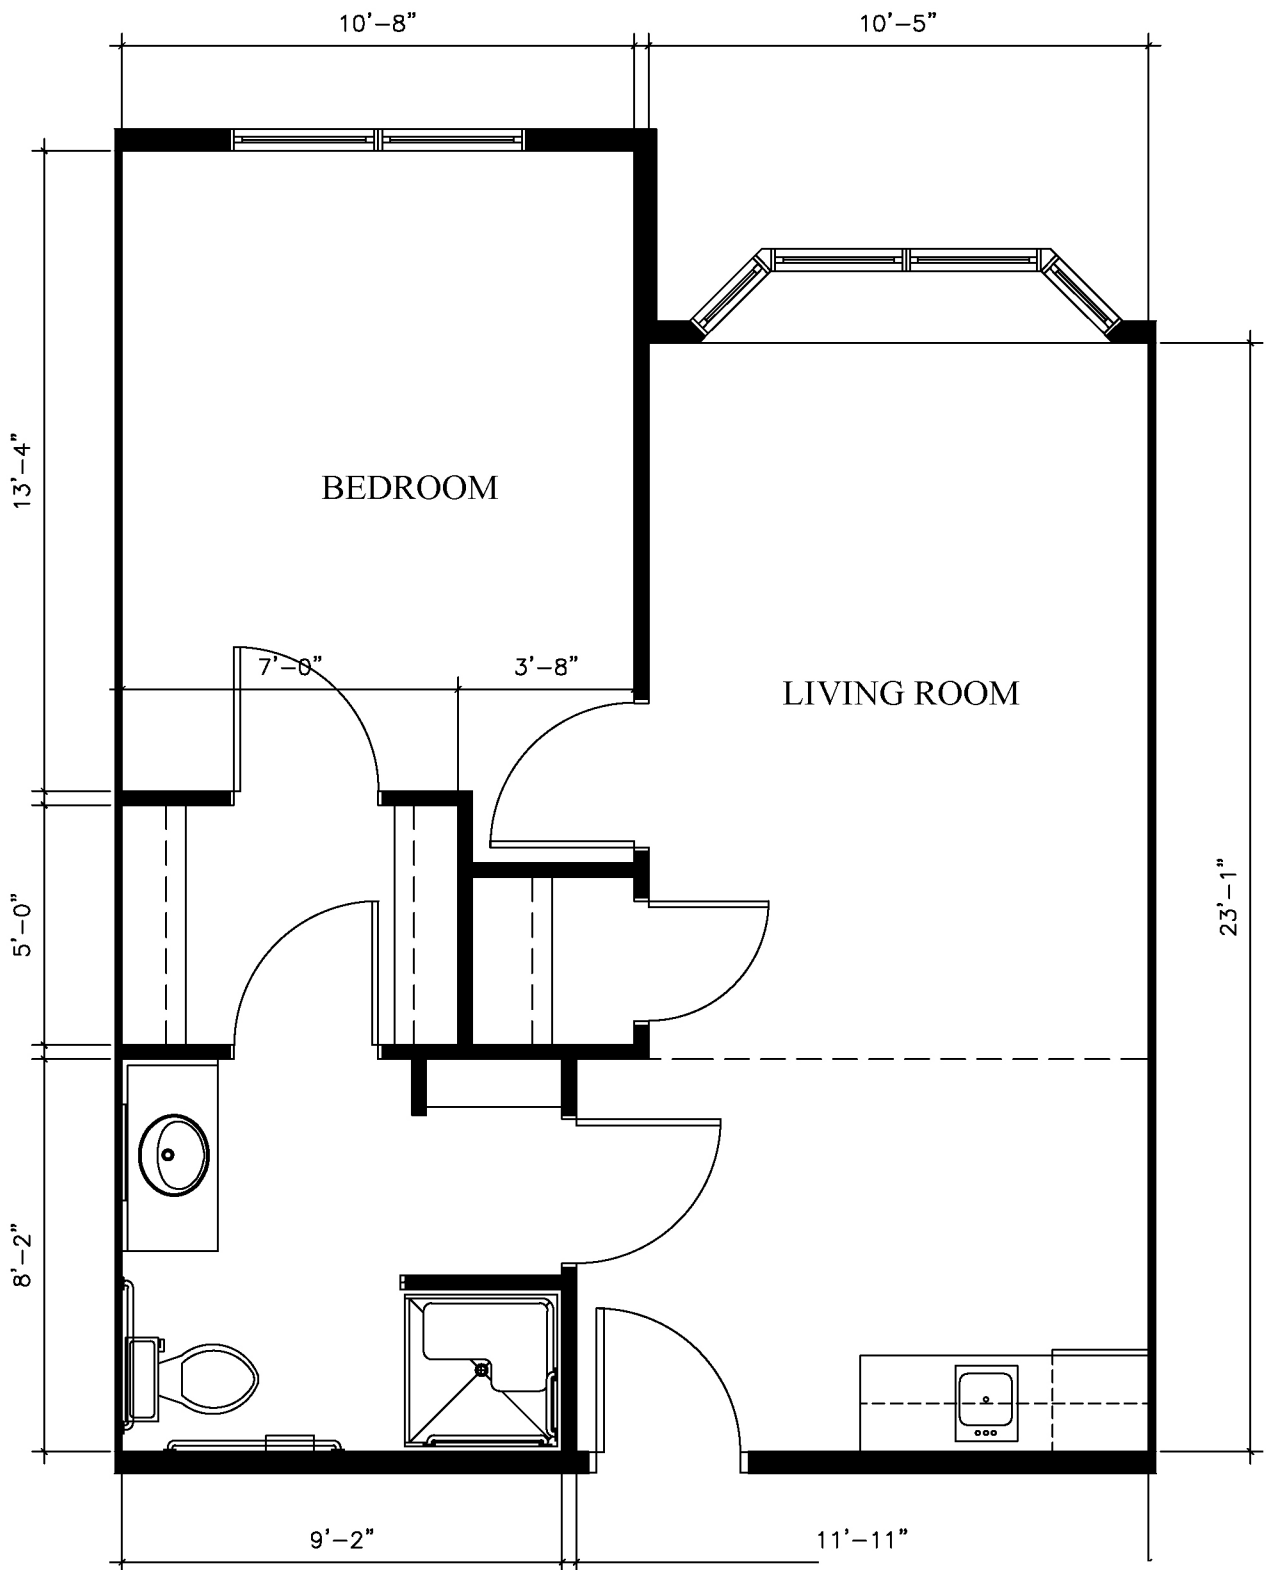

Floor Plan - Studio

385 SF

Dakota Dunes, SD

Floor Plan - Studio

452 SF

Dakota Dunes, SD

Floor Plan - Studio

466 SF

Stoney Brook
SUITES
Assisted Living

Dakota Dunes, SD

Floor Plan - Parlor

536 SF

Dakota Dunes, SD

Floor Plan - Studio

460 SF

Dakota Dunes, SD

Floor Plan - Parlor

511 SF

Dakota Dunes, SD

StoneyBrook
SUITES
 Assisted Living

Floor Plan - Studio

380 SF

Dakota Dunes, SD

Floor Plan - Parlor

622 SF

Dakota Dunes, SD

Floor Plan - Parlor

610 SF

Dakota Dunes, SD

Floor Plan - Parlor

585 SF

Dakota Dunes, SD