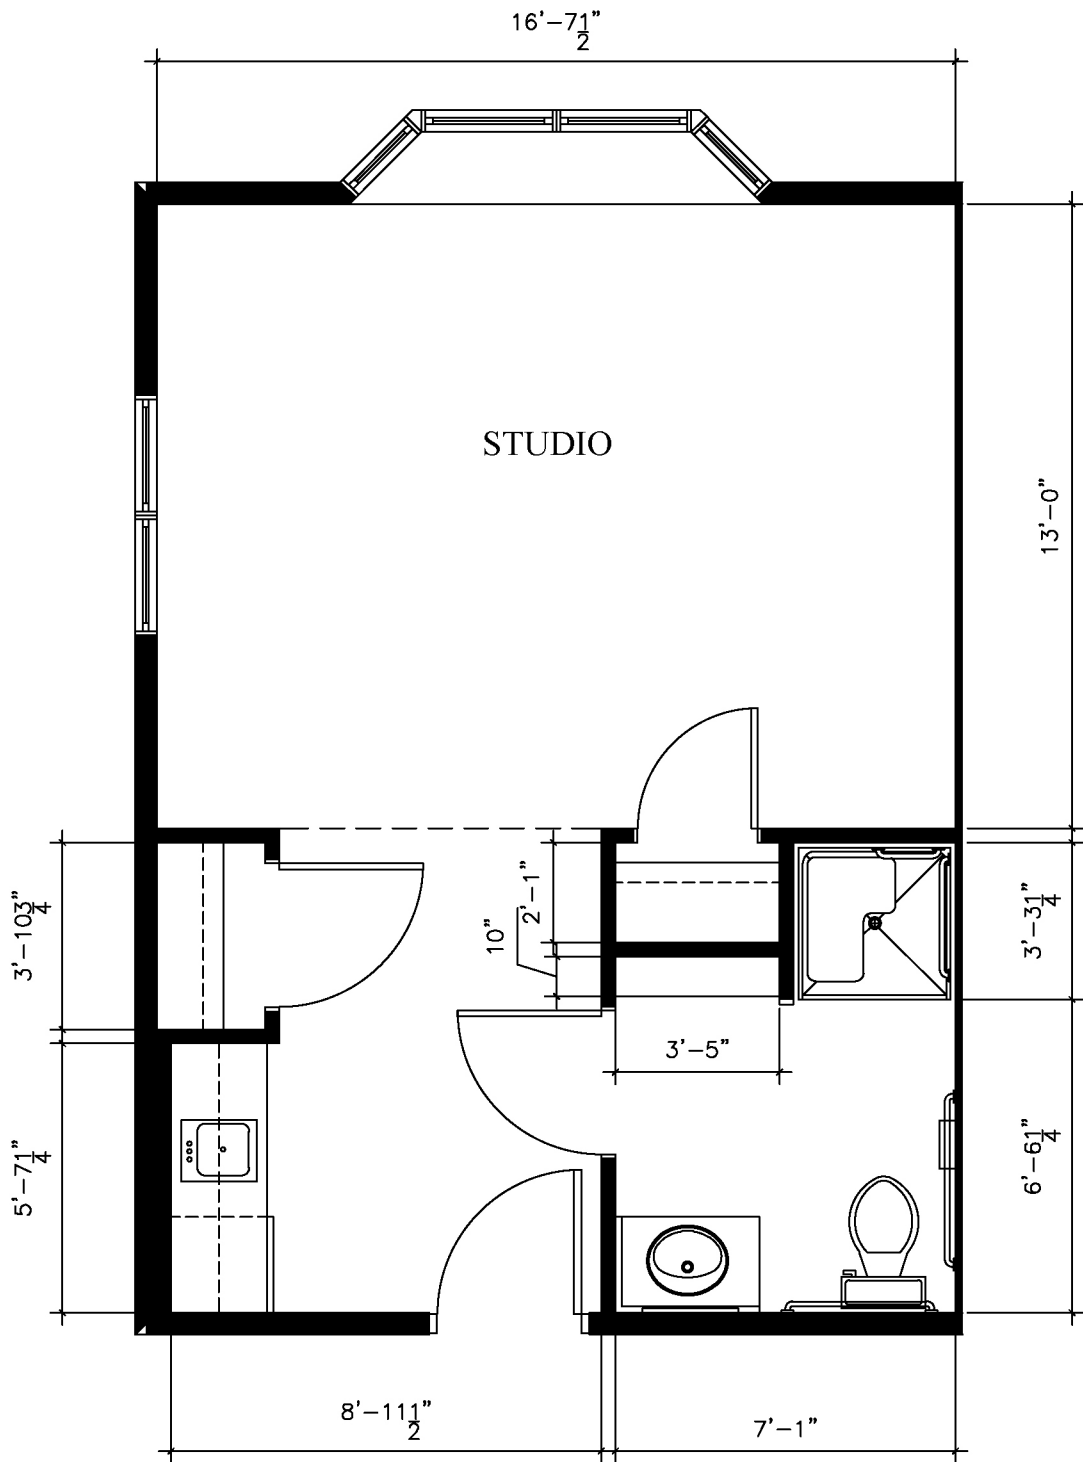

Floor Plan - Studio

385 SF

Dakota Dunes, SD

Floor Plan - Studio

452 SF

Dakota Dunes, SD

Floor Plan - Studio

466 SF

Stoney Brook
SUITES
Assisted Living

Dakota Dunes, SD

Floor Plan - Parlor

536 SF

Dakota Dunes, SD

Floor Plan - Studio

460 SF

Dakota Dunes, SD

Floor Plan - Parlor

511 SF

Dakota Dunes, SD

StoneyBrook
SUITES
 Assisted Living

Floor Plan - Studio

380 SF

Dakota Dunes, SD

Floor Plan - Parlor

622 SF

Dakota Dunes, SD

Floor Plan - Parlor

610 SF

Dakota Dunes, SD

Floor Plan - Parlor

585 SF

Dakota Dunes, SD