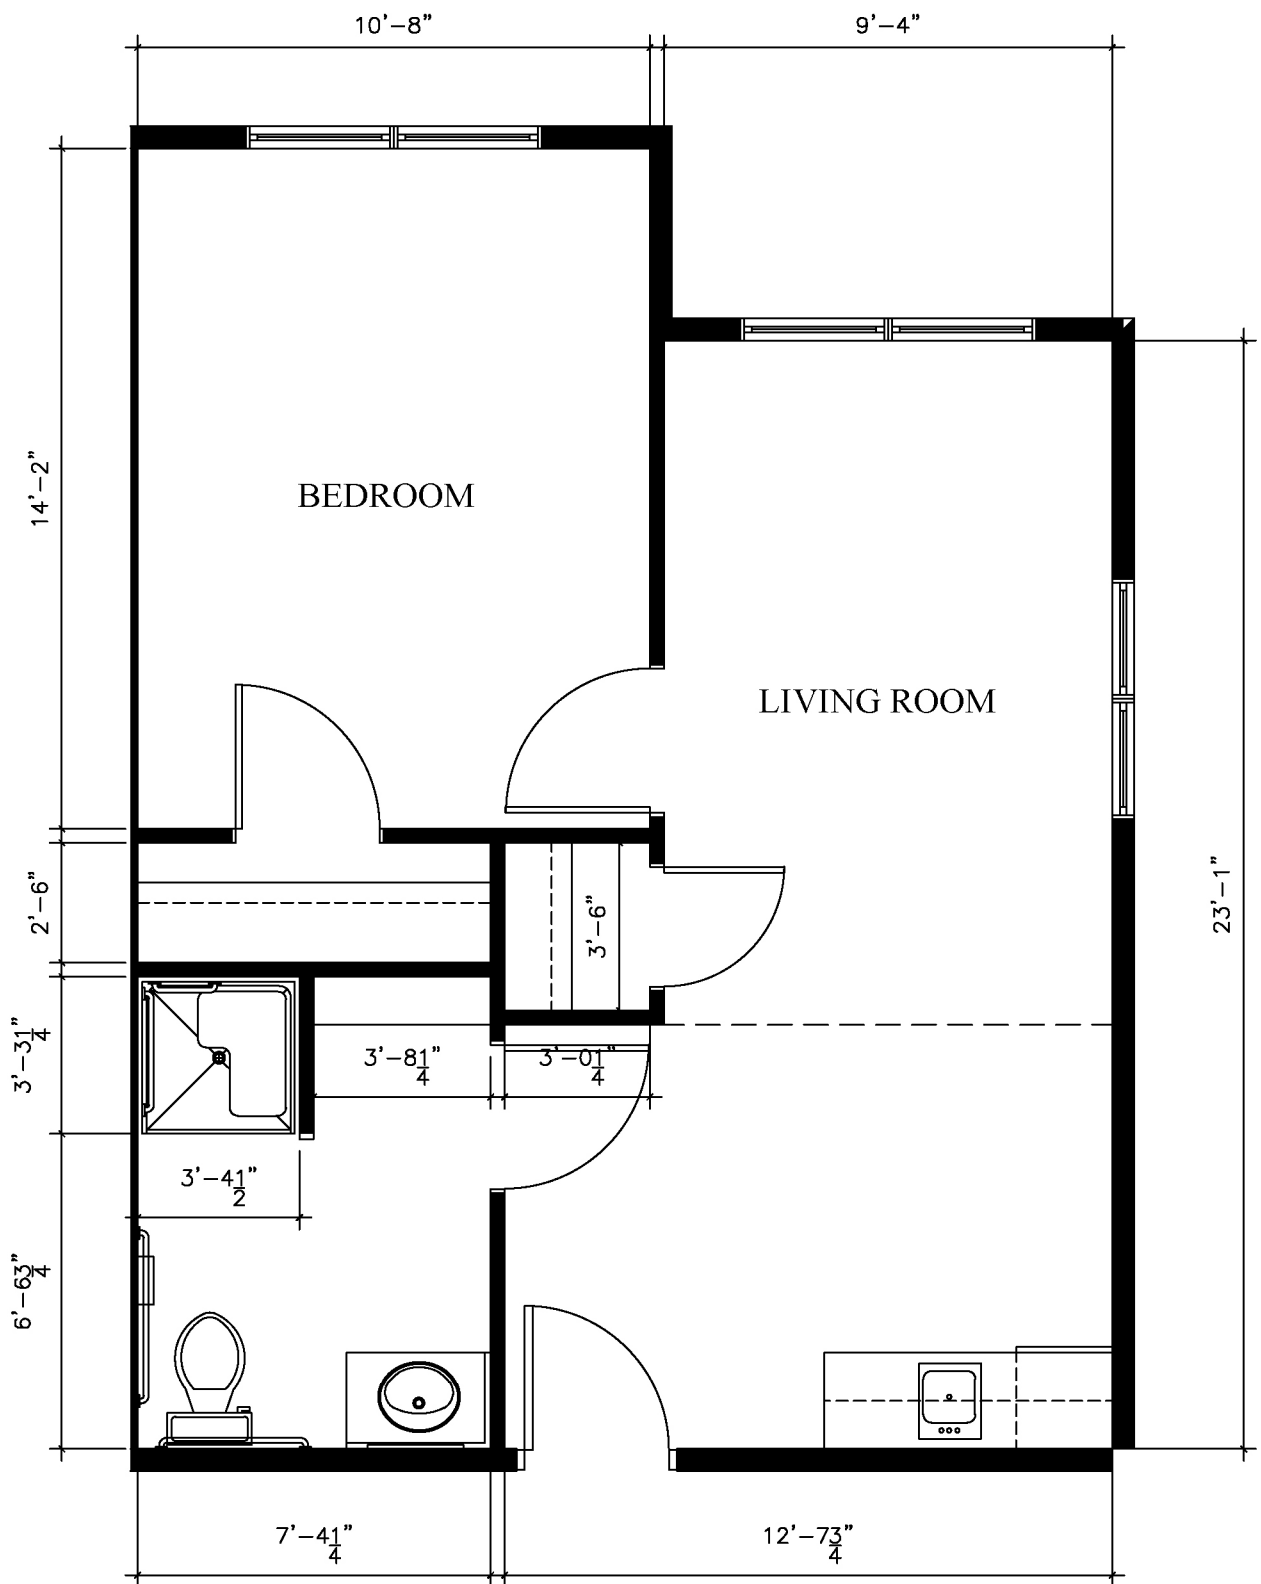

Floor Plan - Studio

385 SF

Dakota Dunes, SD

Floor Plan - Studio

452 SF

Dakota Dunes, SD

Floor Plan - Studio

466 SF

Stoney Brook
SUITES
Assisted Living

Dakota Dunes, SD

Floor Plan - Parlor

536 SF

Dakota Dunes, SD

Floor Plan - Studio

460 SF

Dakota Dunes, SD

Floor Plan - Parlor

511 SF

Dakota Dunes, SD

StoneyBrook
SUITES
 Assisted Living

Floor Plan - Studio

380 SF

Dakota Dunes, SD

Floor Plan - Parlor

622 SF

Dakota Dunes, SD

Floor Plan - Parlor

610 SF

Dakota Dunes, SD

Floor Plan - Parlor

585 SF

Dakota Dunes, SD