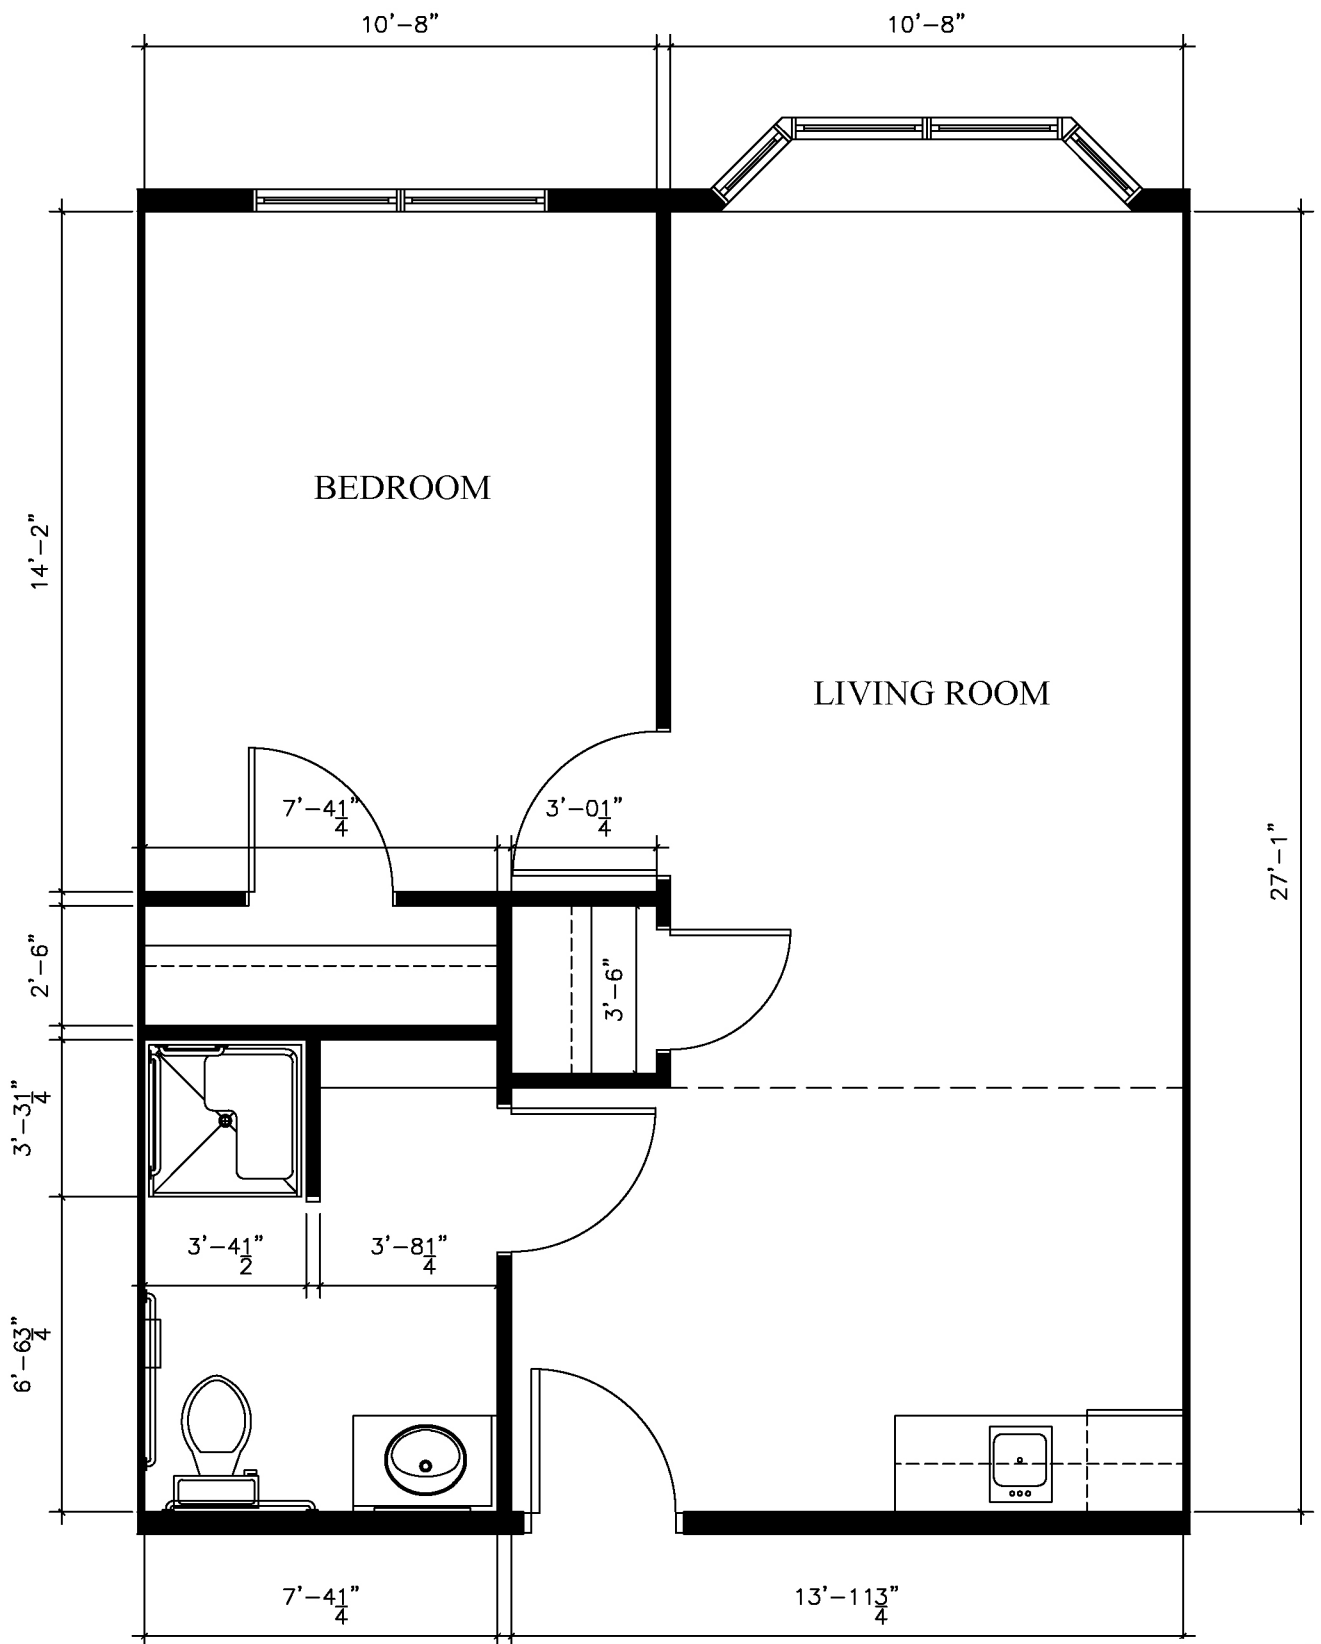

Floor Plan - Studio

385 SF

Dakota Dunes, SD

Floor Plan - Studio

452 SF

Dakota Dunes, SD

Floor Plan - Studio

466 SF

Stoney Brook
SUITES
Assisted Living

Dakota Dunes, SD

Floor Plan - Parlor

536 SF

Dakota Dunes, SD

Floor Plan - Studio

460 SF

Dakota Dunes, SD

Floor Plan - Parlor

511 SF

Dakota Dunes, SD

StoneyBrook
SUITES
 Assisted Living

Floor Plan - Studio

380 SF

Dakota Dunes, SD

Floor Plan - Parlor

622 SF

Dakota Dunes, SD

Floor Plan - Parlor

610 SF

Dakota Dunes, SD

Floor Plan - Parlor

585 SF

Dakota Dunes, SD