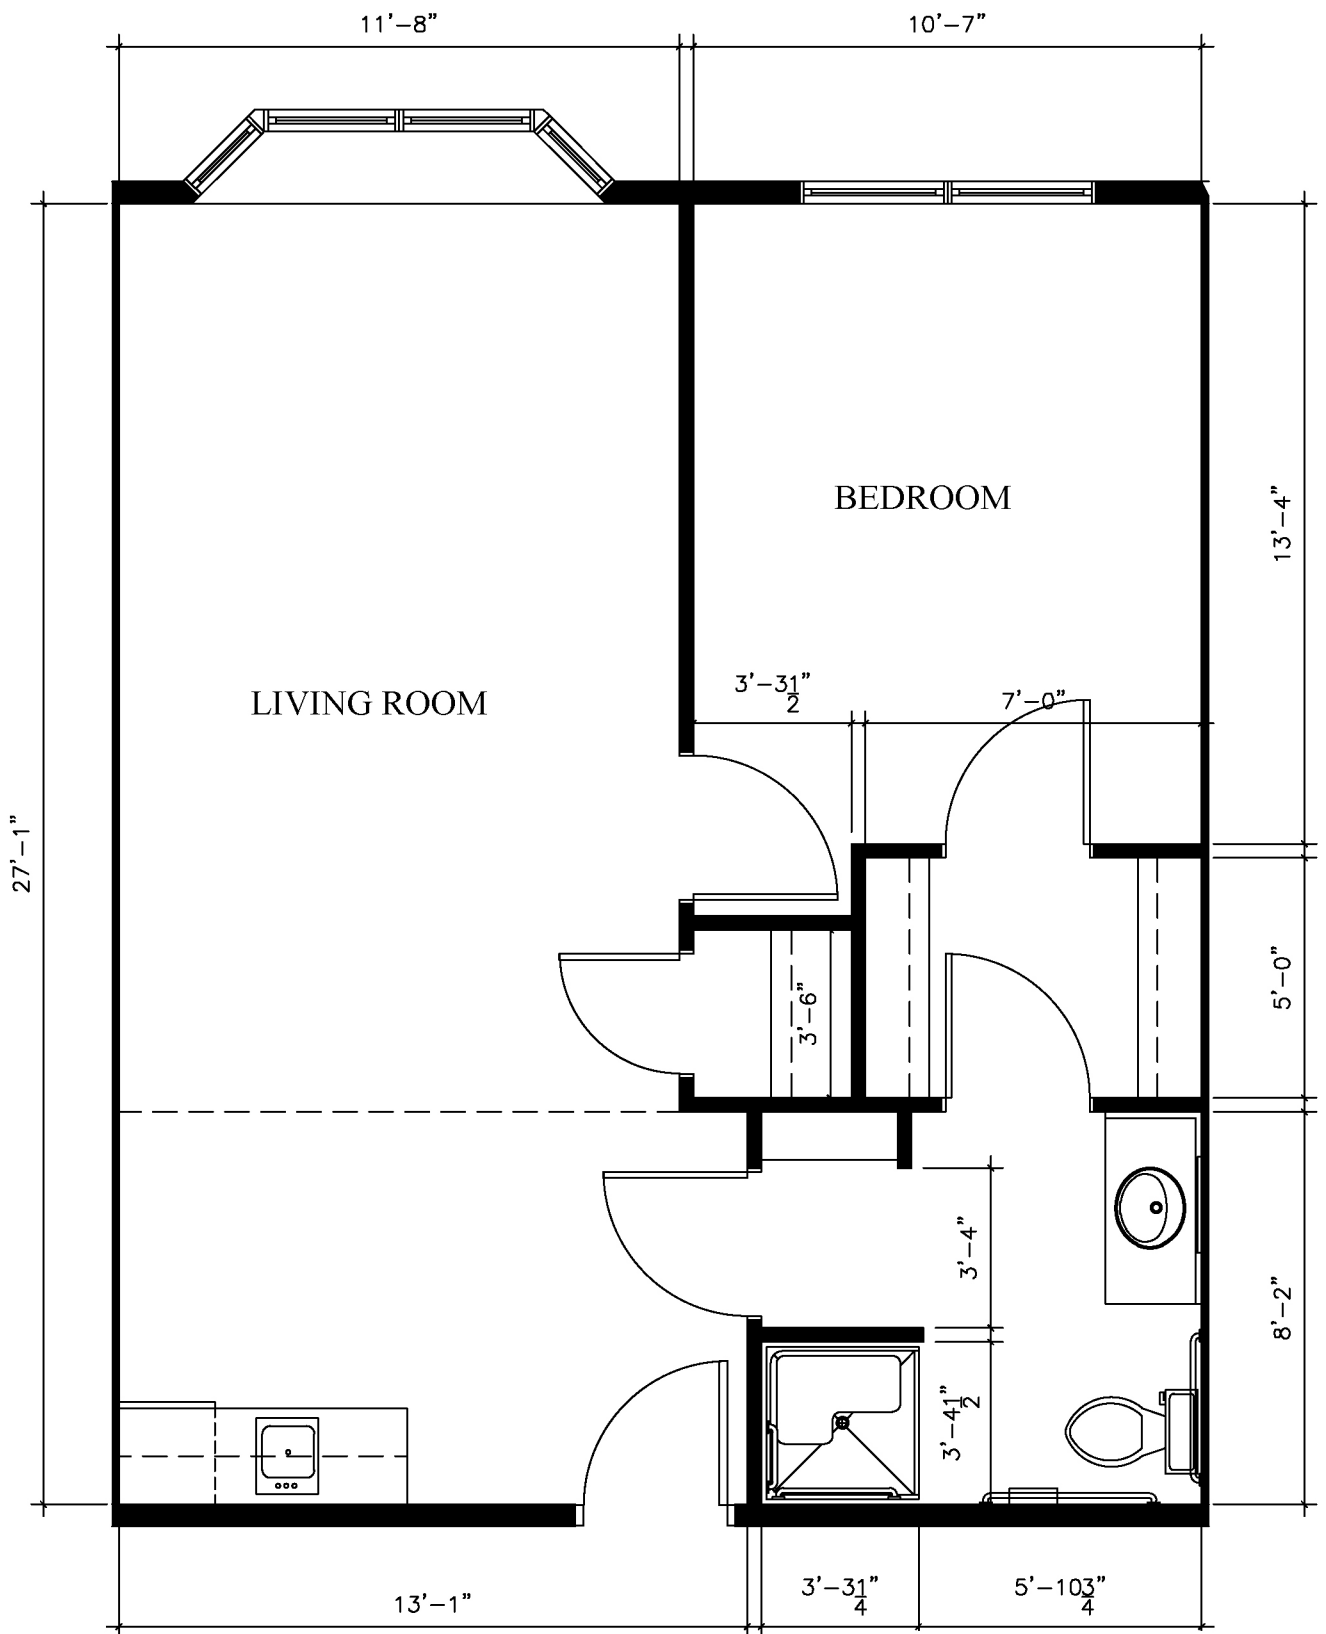

Floor Plan - Studio

385 SF

Dakota Dunes, SD

Floor Plan - Studio

452 SF

Dakota Dunes, SD

Floor Plan - Studio

466 SF

Stoney Brook
SUITES
Assisted Living

Dakota Dunes, SD

Floor Plan - Parlor

536 SF

Dakota Dunes, SD

Floor Plan - Studio

460 SF

Dakota Dunes, SD

Floor Plan - Parlor

511 SF

Dakota Dunes, SD

StoneyBrook
SUITES
 Assisted Living

Floor Plan - Studio

380 SF

Dakota Dunes, SD

Floor Plan - Parlor

622 SF

Dakota Dunes, SD

Floor Plan - Parlor

610 SF

Dakota Dunes, SD

Floor Plan - Parlor

585 SF

Dakota Dunes, SD